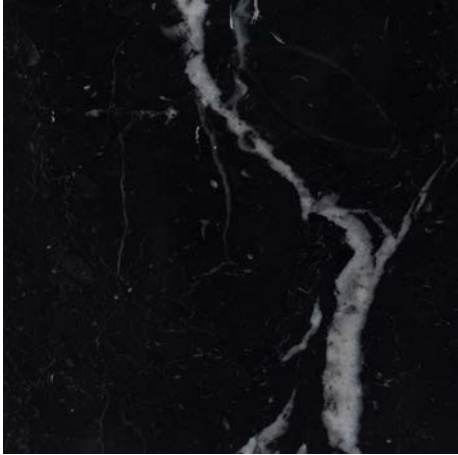

MARBLE

As stone is a natural material, variations in tint may occur

Marquina