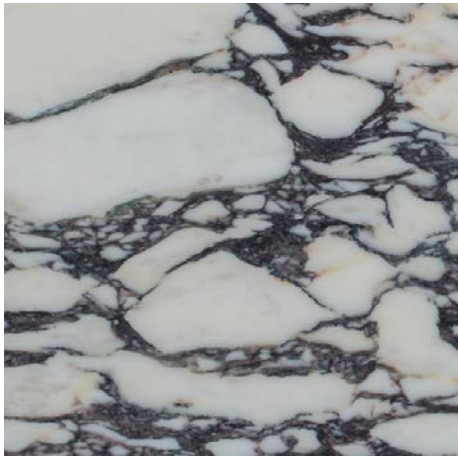

Design / Dan Yeffet
Made in Italy / Portugal

bowl
dimensions : Ø 40 x h 5 cm

Materials	Finishes
travertine	beige roman unfilled
marble	white carrara
marble	nero marquina
marble	grey saint-laurent
marble	calacatta monet
marble	black & gold
marble	grand antique d'aubert
marble	calacatta viola

Marquina

Beige roman travertine unfilled

Saint Laurent

Calacatta Monet

Calacatta Viola

Black & Gold

Grand Antique d'Aubert

White Carrara