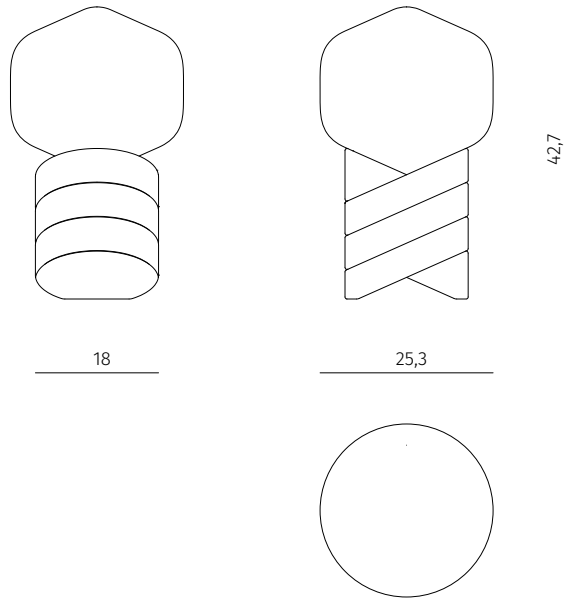

# ROPE

Table lamp

Design / Dan Yeffet

Made in France

dimensions : Ø 18/25,3 x h 42,7 cm  
LED source (G9)