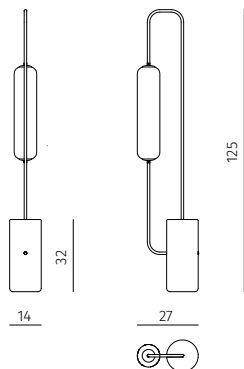

Design / Dan Yeffet

Made in France

floor lamp

dimensions : 14 x 27 x h 125 cm

(marble base : Ø 14 x h 32 cm) / LED source (G9)

Materials

marble / brass / hand-blown glass

Finishes

black marquina / brushed / white opaline

table lamp

dimensions : 11 x 25 x h 62,5 cm

(marble base : Ø 11 x h 21 cm) / LED source (G9)

Materials

marble / brass / hand-blown glass

Finishes

black marquina / brushed / white opaline

Made in France

sconce

dimensions : 18 x 21 x h 43 cm

(marble disc : Ø 18 cm) / LED source (G9)

Materials

marble / brass / hand-blown glass

Finishes

black marquina / brushed / white opaline