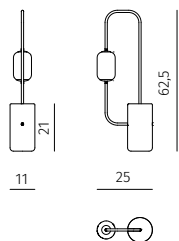

Design / Dan Yeffet

Made in France

floor lamp

dimensions : 14 x 27 x h 125 cm

(marble base : Ø 14 x h 32 cm) / LED source (G9)

Materials

marble / brass / hand-blown glass

Finishes

black marquina / brushed / white opaline

table lamp

dimensions : 11 x 25 x h 62,5 cm

(marble base : Ø 11 x h 21 cm) / LED source (G9)

Materials

marble / brass / hand-blown glass

Finishes

black marquina / brushed / white opaline

Made in France

sconce

dimensions : 18 x 21 x h 43 cm

(marble disc : Ø 18 cm) / LED source (G9)

Materials

marble / brass / hand-blown glass

Finishes

black marquina / brushed / white opaline