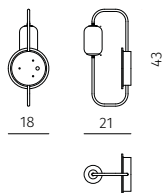

Design / Dan Yeffet

Made in France

floor lamp

dimensions : 14 x 27 x h 125 cm

(marble base : Ø 14 x h 32 cm) / LED source (G9)

Materials

marble / brass / hand-blown glass

Finishes

black marquina / brushed / white opaline

table lamp

dimensions : 11 x 25 x h 62,5 cm

(marble base : Ø 11 x h 21 cm) / LED source (G9)

Materials

marble / brass / hand-blown glass

Finishes

black marquina / brushed / white opaline

Made in France

sconce

dimensions : 18 x 21 x h 43 cm

(marble disc : Ø 18 cm) / LED source (G9)

Materials

marble / brass / hand-blown glass

Finishes

black marquina / brushed / white opaline