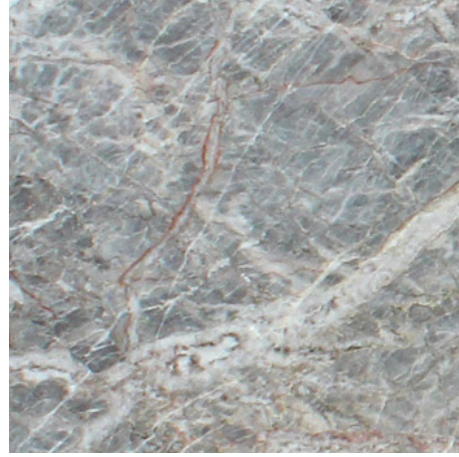

Fior Di Pesco