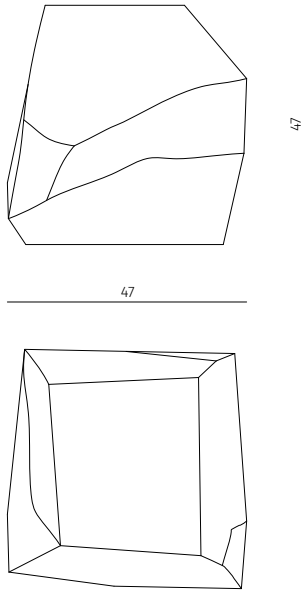

# TERRA

Side Table

Design / Luca Erba

Made in Italy

dimensions : 47 x 47 x h 47 cm