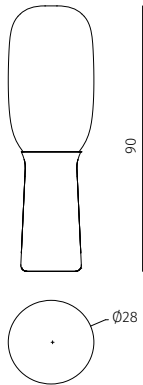

Design / Dan Yeffet

Made in France

floor lamp

dimensions : Ø 28 x h 90 cm

LED source (G9)

Materials	Finishes
marble / hand-blown glass	white carrara / clear / sandblasted glass diffuser
travertine / hand-blown glass	beige roman unfilled / clear / sandblasted glass diffuser
marble / hand-blown glass	black marquina / smokey grey / sandblasted glass diffuser
marble / hand-blown glass	grey saint-laurent / bronze / sandblasted glass diffuser