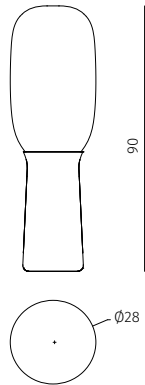

Design / Dan Yef et

Made in France

floor lamp

dimensions : Ø 28 x h 90 cm

LED source (G9)

Materials	Finishes
marble / hand-blown glass	white carrara / clear / sandblasted glass dif user
travertine / hand-blown glass	beige roman unfilled / clear / sandblasted glass dif user
marble / hand-blown glass	black marquina / smokey grey / sandblasted glass dif user
marble / hand-blown glass	grey saint-laurent / bronze / sandblasted glass dif user