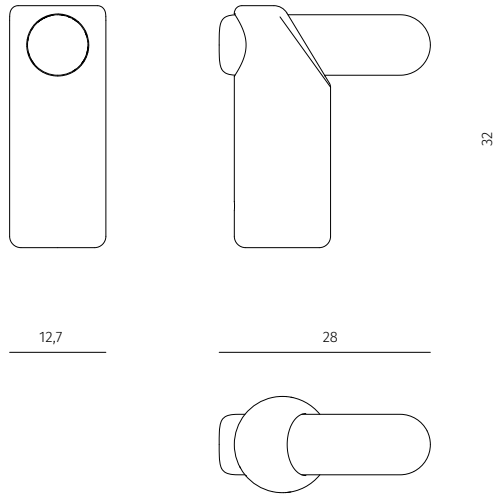

VIA

Table lamp

Design / Dan Yeffet

Made in France

dimensions : 12,7 x 28 x h 32 cm
LED source

Materials

travertine / hand-blown glass

marble / hand-blown glass