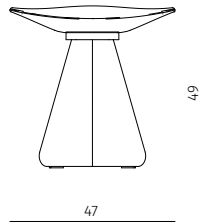

Stool

Design / Christophe Delcourt
Made in France / Portugal

stool
dimensions : 47 x 35 x h49 cm
seat height 42,5 cm

Materials	Finishes
marble / leather	nero marquina / leather range
marble / leather	white carrara / leather range
marble / leather	brown emperador escuro / leather range
marble / leather	grey saint-laurent / leather range
travertine / leather	beige roman unfilled / leather range
brushed spruce / leather	choice of brushed spruce tints / leather range
brushed spruce	choice of brushed spruce tints