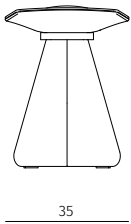

Stool

Design / Christophe Delcourt
Made in France / Portugal

stool
dimensions : 47 x 35 x h49 cm
seat height 42,5 cm

Materials	Finishes
marble / leather	nero marquina / leather range
marble / leather	white carrara / leather range
marble / leather	brown emperador escuro / leather range
marble / leather	grey saint-laurent / leather range
travertine / leather	beige roman unfilled / leather range
brushed spruce / leather	choice of brushed spruce tints / leather range
brushed spruce	choice of brushed spruce tints