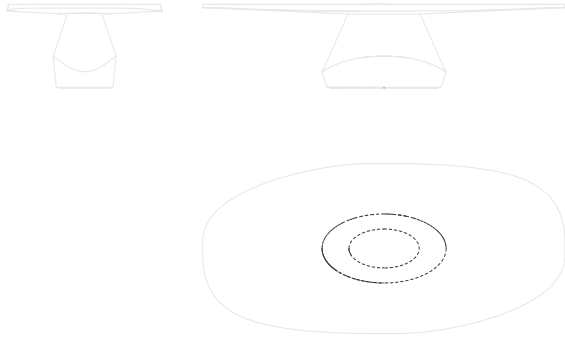

YAB

Table

Design / Yabu Pushelberg

table

dimensions : 350 x 150 x h 74 cm
central leg n°2 / minimum top size: 280 x 120 cm,
maximum top size: 350 x 150 cm

Materials	Finishes
brushed oak	choice of brushed oak tints
walnut	choice of walnut tints