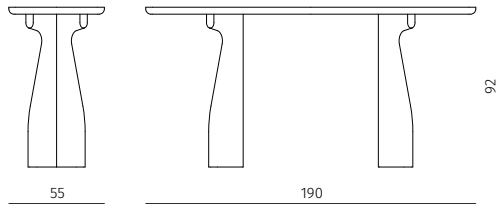

### console (small)

dimensions : 170 x 50 x h 75 cm

Materials	Finishes
travertine	beige roman unf lled
marble	f or di pesco
marble	rosso levanto
marble	calacatta monet
marble	grey saint-laurent

### console (tall)

dimensions : 190 x 55 x h 92 cm

Materials	Finishes
travertine	beige roman unf lled
marble	f or di pesco
marble	rosso levanto
marble	calacatta monet
marble	grey saint-laurent

Non-contractual lead time of 12 weeks.