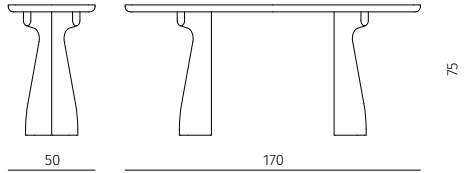

### console (small)

dimensions : 170 x 50 x h 75 cm

Materials	Finishes
travertine	beige roman unf lled
marble	f or di pesco
marble	rosso levanto
marble	calacatta monet
marble	grey saint-laurent

### console (tall)

dimensions : 190 x 55 x h 92 cm

Materials	Finishes
travertine	beige roman unf lled
marble	f or di pesco
marble	rosso levanto
marble	calacatta monet
marble	grey saint-laurent

Non-contractual lead time of 12 weeks.