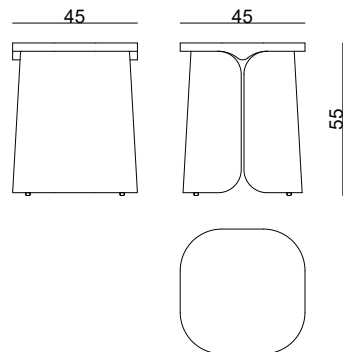

MIO

Side Tables

Design / Christophe Delcourt

side table

dimensions : 45 x 45 x h 45 cm

Materials	Finishes
oak	choice of oak tints
brushed oak	choice of oak int

side table

dimensions : 45 x 45 x h 55 cm