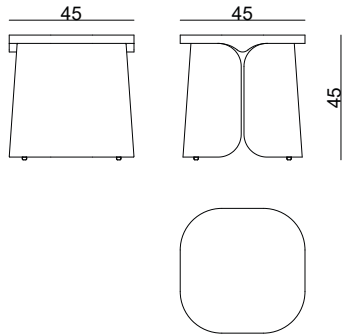

MIO

Side Tables

Design / Christophe Delcourt

side table

dimensions : 45 x 45 x h 45 cm

Materials	Finishes
oak	choice of oak tints
brushed oak	choice of oak int

side table

dimensions : 45 x 45 x h 55 cm