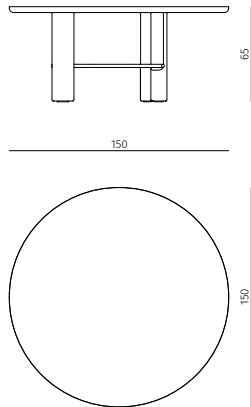

## bar stool

dimensions : 51 x 53 x h 90 cm / COM: 1,1 ml COL: 1,55 m<sup>2</sup>  
seat height 65 cm / seat depth 45 cm

Materials	Finishes
oak / Douglas fabric	choice of oak tints / Douglas range
oak / Edson fabric	choice of oak tints / Edson range
oak / Enders fabric	choice of oak tints / Enders range
oak / Sierra leather	choice of oak tints / Sierra range
brushed oak / Edson fabric	choice of oak tints / Edson range
brushed oak / Sierra leather	choice of oak tints / Sierra range

## Table

Design / Christophe Delcourt

**lounge table**  
dimensions : Ø110 x h 65 cm

Materials	Finishes
elm / hammered iron	choice of elm tints / blackened
brushed oak / hammered iron	choice of brushed oak tints / blackened
walnut / hammered iron	choice of walnut tints / blackened

**lounge table**  
dimensions : Ø150 x h 65 cm

Materials	Finishes
elm / hammered iron	choice of elm tints / blackened
brushed oak / hammered iron	choice of brushed oak tints / blackened
walnut / hammered iron	choice of walnut tints / blackened

### table

dimensions : 280 x 150 x h 74 cm

central leg n°1 / minimum top size: 150 x 120 cm,

maximum top size: 280 x 150 cm