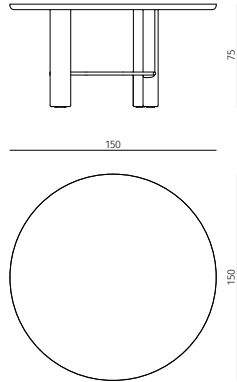

## Table

Design / Christophe Delcourt

**lounge table**  
dimensions : Ø110 x h 65 cm

Materials	Finishes
elm / hammered iron	choice of elm tints / blackened
brushed oak / hammered iron	choice of brushed oak tints / blackened
walnut / hammered iron	choice of walnut tints / blackened

**lounge table**  
dimensions : Ø150 x h 65 cm

Materials	Finishes
elm / hammered iron	choice of elm tints / blackened
brushed oak / hammered iron	choice of brushed oak tints / blackened
walnut / hammered iron	choice of walnut tints / blackened

## Table

Design / Christophe Delcourt

**table**  
dimensions : Ø150 x h 75 cm

Materials	Finishes
elm / hammered iron	choice of elm tints / blackened
brushed oak / hammered iron	choice of brushed oak tints / blackened
walnut / hammered iron	choice of walnut tints / blackened

### table

dimensions : 280 x 150 x h 74 cm

central leg n°1 / minimum top size: 150 x 120 cm,

maximum top size: 280 x 150 cm