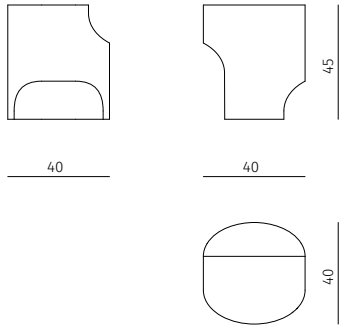

### side table

dimensions : 40 x 40 x h 45 cm

Materials	Finishes
lacquered wood	range of RAL lacquers
bronze	patinated black
bronze	brushed
bronze	polished