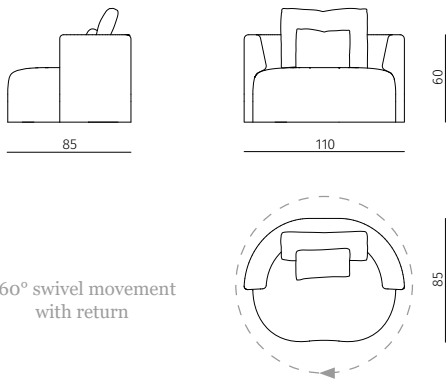

### swivel armchair (with 2 cushions)

dimensions : 110 x 85 x h60 cm / COM: 8,1 ml COL: 17,5 m<sup>2</sup>  
 seat height 38 cm / seat depth 69 cm

360° swivel movement  
with return

Materials	Finishes
without fabric	DC Textiles range
fabric	Douglas range
leather	Velvet range
fabric	Kiowa range