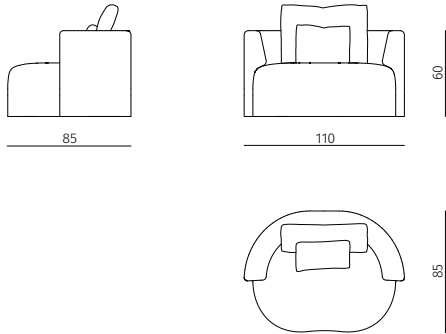

NOS

Collection

Design / Christophe Delcourt

armchair (with 2 cushions)

dimensions : 110 x 85 x h60 cm / COM: 8,1 ml COL: 17,5 m²
seat height 38 cm / seat depth 69 cm

Materials	Finishes
without fabric	DC Textiles range
fabric	Douglas range
leather	Velvet range
fabric	Kiowa range