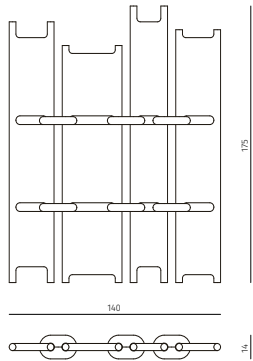

EUS

Screen

Design / Christophe Delcourt

screen (4 parts)

dimensions : 140 x 14 x h175 cm

Materials	Finishes
brushed spruce	choice of brushed spruce tints
brushed oak	choice of brushed oak tints