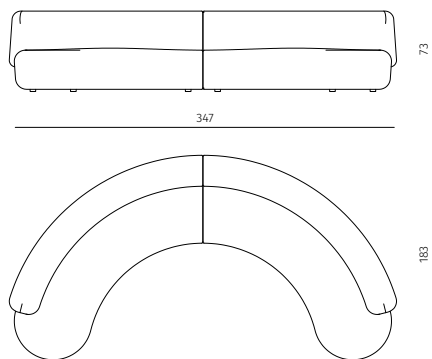

banquette

dimensions : 347 x 183 x h73 cm / COM: 20 ml

seat height 42 cm / seat depth 51 cm

Materials	Finishes
without fabric	DC Textiles range
fabric	Edmund range
fabric	Enders range
fabric	Dutton range
fabric	Early range

COLLECTION
PARTICULIERE
{mobilier singulier}

COLLECTION PARTICULIERE

47 rue de Babylone 75007 PARIS / +33 (0)1 42 71 34 84
contact@objetsmobilier.com / www.collection-particuliere.fr

Non-contractual lead time of 12 weeks.