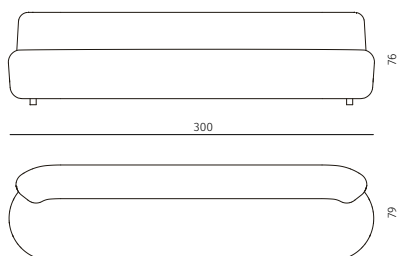

banquette

dimensions : 300 x 79 x h76 cm / COM: 13 ml
seat height 45 cm / seat depth 51 cm

Materials	Finishes
without fabric	DC Textiles range
fabric	Edmund range
fabric	Enders range
fabric	Dutton range
fabric	Early range

COLLECTION
PARTICULIERE
{mobilier singulier}

COLLECTION PARTICULIERE

47 rue de Babylone 75007 PARIS / +33 (0)1 42 71 34 84
contact@objetsmobilier.com / www.collection-particuliere.fr

Non-contractual lead time of 12 weeks.