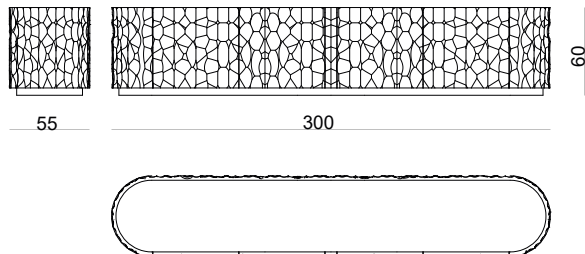

sideboard (4 doors)

dimensions : 300 x 55 x h 60 cm

Materials

gouged brushed oak (solid wood)

Finishes

choice of oak tints

COLLECTION
PARTICULIERE
{mobilier singulier}

COLLECTION PARTICULIERE

47 rue de Babylone 75007 PARIS / +33 (0)1 42 71 34 84
contact@objetsmobilier.com / www.collection-particuliere.fr

Non-contractual lead time of 16 weeks.