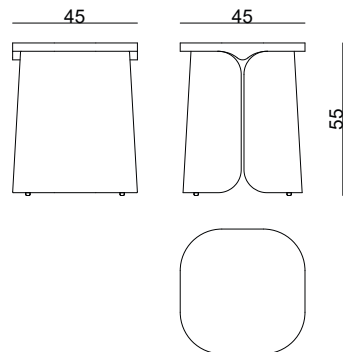

### side table

dimensions : 45 x 45 x h 45 cm

Materials	Finishes
oak	choice of oak tints
brushed oak	choice of oak int

### side table

dimensions : 45 x 45 x h 55 cm

Materials	Finishes
oak	choice of oak tints
brushed oak	choice of oak tints

COLLECTION  
PARTICULIERE  
*{mobilier singulier}*

### sideboard (2 doors)

dimensions : 180 x 55 x h 60 cm