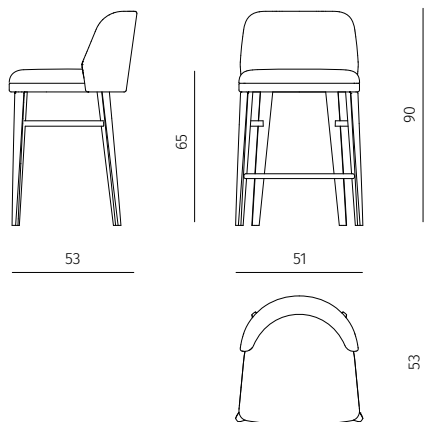

## chair

dimensions : 52 x 54 x h 78,5 cm / COM: 1,2 ml COL: 1,7 m<sup>2</sup>  
seat height 45 cm / seat depth 45 cm

Materials	Finishes
oak / Douglas fabric	choice of oak tints / Douglas range
oak / Edson fabric	choice of oak tints / Edson range
oak / Enders fabric	choice of oak tints / Enders range
oak / Sierra leather	choice of oak tints / Sierra range
brushed oak / Edson fabric	choice of oak tints / Edson range
brushed oak / Sierra leather	choice of oak tints / Sierra range

## bar stool

dimensions : 51 x 53 x h 90 cm / COM: 1,1 ml COL: 1,55 m<sup>2</sup>  
seat height 65 cm / seat depth 45 cm

Materials	Finishes
oak / Douglas fabric	choice of oak tints / Douglas range
oak / Edson fabric	choice of oak tints / Edson range
oak / Enders fabric	choice of oak tints / Enders range
oak / Sierra leather	choice of oak tints / Sierra range
brushed oak / Edson fabric	choice of oak tints / Edson range
brushed oak / Sierra leather	choice of oak tints / Sierra range