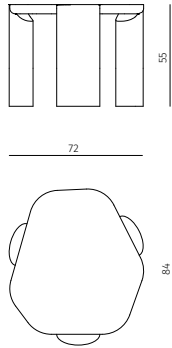

LOB

Collection

Design / Christophe Delcourt

side table

dimensions : 84 x 72 x h 55 cm

Materials	Finishes
walnut legs/ travertin top	choice of walnut tints / Roman
brushed oak legs/ travertin top	choice of brushed oak tints / Roman, natural-filled
brushed oak legs / marble top	choice of brushed oak tints / Saint Laurent
brushed oak legs / marble top	choice of brushed oak tints / Kuros
walnut legs / brushed oak top	choice of walnut tints / choice of brushed oak tints
lacquered legs / brushed oak top	RAL range / choice of brushed oak tints
brushed oak legs / lacquered top	choice of brushed oak tints / RAL range
brushed spruce legs / lacquered top	choice of brushed spruce tints / RAL range