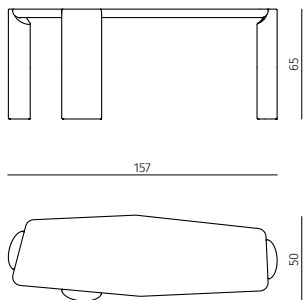

console

dimensions : 157 x 50 x h 65 cm

Materials	Finishes
walnut legs/ travertin top	choice of walnut tints / Roman
brushed oak legs/ travertin top	choice of brushed oak tints / Roman, natural-filled
brushed oak legs / marble top	choice of brushed oak tints / Saint Laurent
brushed oak legs / marble top	choice of brushed oak tints / Kuros
walnut legs / brushed oak top	choice of walnut tints / choice of brushed oak tints
lacquered legs / brushed oak top	RAL range / choice of brushed oak tints
brushed oak legs / lacquered top	choice of brushed oak tints / RAL range
brushed spruce legs / lacquered top	choice of brushed spruce tints / RAL range

Non-contractual lead time of 16 weeks.

COLLECTION
PARTICULIERE
{mobilier singulier}

COLLECTION PARTICULIERE

47 rue de Babylone 75007 PARIS / +33 (0)1 42 71 34 84
contact@objetsmobilier.com / www.collection-particuliere.fr