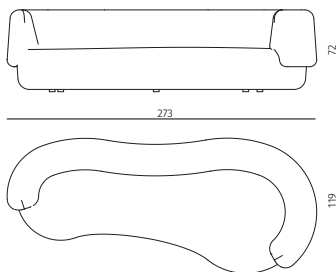

FAO

Collection

Design / Christophe Delcourt

sofa

dimensions : 273 x 119 x h72 cm / COM: 11 ml

seat height 42 cm / seat depth 58 - 88 cm

Materials	Finishes
without fabric	DC Textiles range
fabric	Edson range
fabric	Enders range
fabric	Ellis range