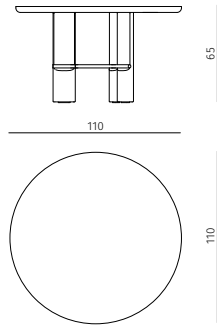

## bar stool

dimensions : 51 x 53 x h 90 cm / COM: 1,1 ml COL: 1,55 m<sup>2</sup>  
seat height 65 cm / seat depth 45 cm

Materials	Finishes
oak / Douglas fabric	choice of oak tints / Douglas range
oak / Edson fabric	choice of oak tints / Edson range
oak / Enders fabric	choice of oak tints / Enders range
oak / Sierra leather	choice of oak tints / Sierra range
brushed oak / Edson fabric	choice of oak tints / Edson range
brushed oak / Sierra leather	choice of oak tints / Sierra range

## Table

Design / Christophe Delcourt

**lounge table**  
dimensions : Ø110 x h 65 cm

Materials	Finishes
elm / hammered iron	choice of elm tints / blackened
brushed oak / hammered iron	choice of brushed oak tints / blackened
walnut / hammered iron	choice of walnut tints / blackened