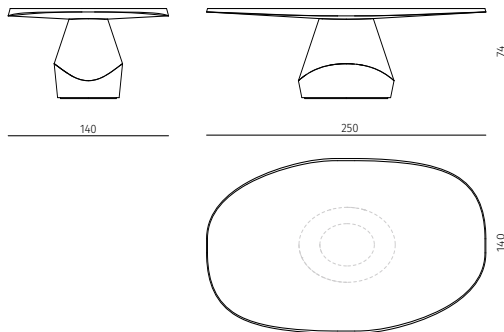

### table

dimensions : 150 x 120 x h 74 cm

central leg n°1 / minimum top size: 150 x 120 cm,

maximum top size: 280 x 150 cm

Materials	Finishes
brushed oak	choice of brushed oak tints
walnut	choice of walnut tints

### table

dimensions : 250 x 140 x h 74 cm

central leg n°1 / minimum top size: 150 x 120 cm,

maximum top size: 280 x 150 cm

Materials	Finishes
brushed oak	choice of brushed oak tints
walnut	choice of walnut tints