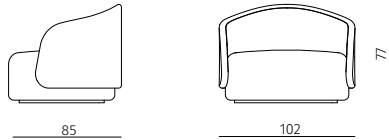

PIA

Collection

Design / Christophe Delcourt

swivel armchair

dimensions : 102 x 85 x h77 cm / COM: 5 ml
seat height 44 cm / seat depth 65 cm

360° swivel movement
with return