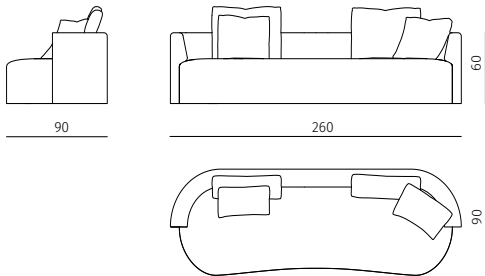

NOS

Collection

Design / Christophe Delcourt

sofa (with 4 cushions)

dimensions : 260 x 90 x h60 cm / COM: 11,7 ml COL: 25,3 m²
seat height 38 cm / seat depth 69 - 75 cm

Materials	Finishes
without fabric	DC Textiles range
fabric	Douglas range
leather	Velvet range
fabric	Kiowa range