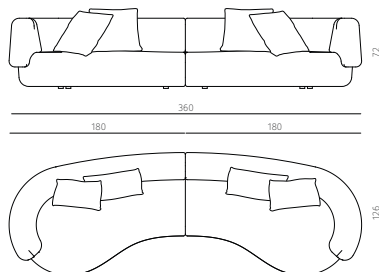

double sofa (with 4 cushions)

dimensions : 360 x 126 x h72 cm / COM: 23,2 ml

seat height 42 cm / seat depth 58 - 84 cm

Materials	Finishes
without fabric	DC Textiles range
fabric	Edson range
fabric	Enders range
fabric	Ellis range

COLLECTION
PARTICULIERE
{mobilier singulier}

COLLECTION PARTICULIERE

47 rue de Babylone 75007 PARIS / +33 (0)1 42 71 34 84
contact@objetsmobilier.com / www.collection-particuliere.fr

Non-contractual lead time of 12 weeks.