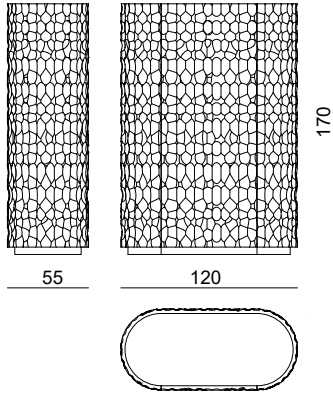

AFA

Collection

Design / Christophe Delcourt

sideboard (1 door) 3 shelves

dimensions : 120 x 55 x h 170 cm

Materials

gouged brushed oak (solid wood)

Finishes

choice of oak tints