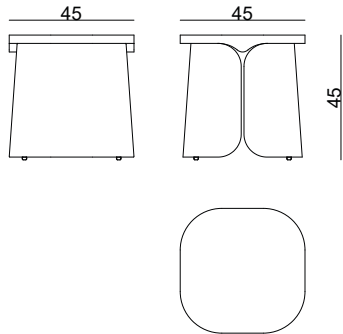

MIO

Side Tables

Design / Christophe Delcourt

side table

dimensions : 45 x 45 x h 45 cm

Materials	Finishes
oak	choice of oak tints
brushed oak	choice of oak int