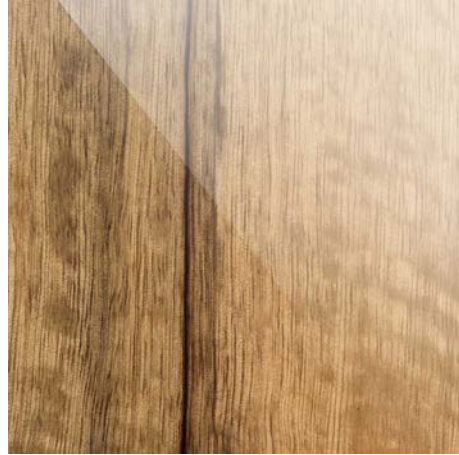

FK.016.100
varigated fraké / High-gloss