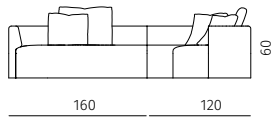

NOS

Collection

Design / Christophe Delcourt

panoramic sofa (with 6 cushions)

2 elements 160 cm left and right & 1 angle element 120 cm
dimensions : 280 x 280 x h60 cm / COM: 24,4 ml COL: 52,1 m²
seat height 38 cm / seat depth 69 - 75 cm

Materials	Finishes
without fabric	DC Textiles range
fabric	Douglas range
leather	Velvet range
fabric	Kiowa range

COLLECTION
PARTICULIERE
{mobilier singulier}

COLLECTION PARTICULIERE

47 rue de Babylone 75007 PARIS / +33 (0)1 42 71 34 84
contact@objetsmobilier.com / www.collection-particuliere.fr

Non-contractual lead time of 12 weeks.