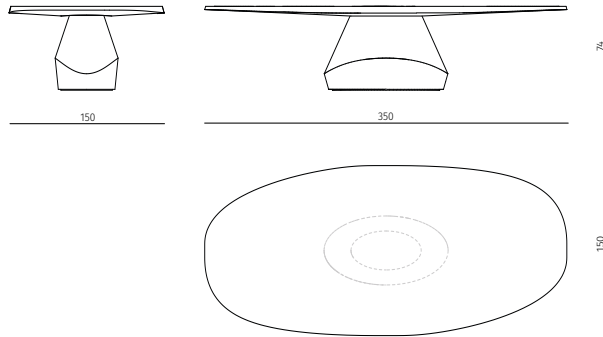

### table

dimensions : 280 x 120 x h 74 cm

central leg n°2 / minimum top size: 280 x 120 cm,

maximum top size: 350 x 150 cm

### table

dimensions : 350 x 150 x h 74 cm

central leg n°2 / minimum top size: 280 x 120 cm,

maximum top size: 350 x 150 cm

Materials	Finishes
brushed oak	choice of brushed oak tints
walnut	choice of walnut tints