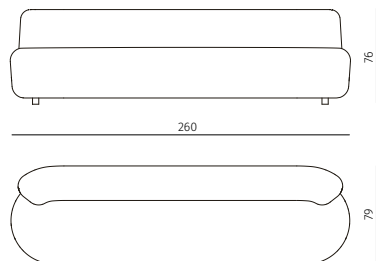

LEK

Collection
Design / Christophe Delcourt

banquette

dimensions : 260 x 79 x h76 cm / COM: 11 ml
seat height 45 cm / seat depth 51 cm

Materials	Finishes
without fabric	DC Textiles range
fabric	Edmund range
fabric	Enders range
fabric	Dutton range
fabric	Early range