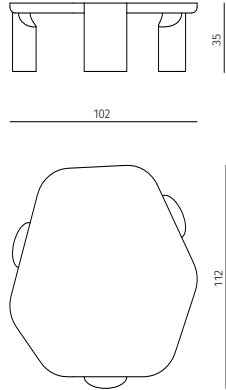

LOB

Collection

Design / Christophe Delcourt

low table

dimensions : 112 x 102 x h 35 cm

Materials	Finishes
walnut legs/ travertin top	choice of walnut tints / Roman
brushed oak legs/ travertin top	choice of brushed oak tints / Roman, natural-filled
brushed oak legs / marble top	choice of brushed oak tints / Kuros
walnut legs / brushed oak top	choice of walnut tints / choice of brushed oak tints
lacquered legs / brushed oak top	RAL range / choice of brushed oak tints
brushed oak legs / lacquered top	choice of brushed oak tints / RAL range
brushed spruce legs / lacquered top	choice of brushed spruce tints / RAL range