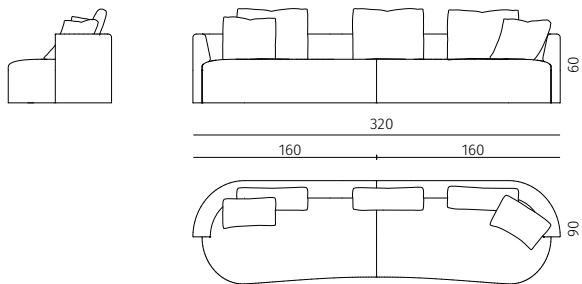

double sofa (with 5 cushions)

dimensions : 320 x 90 x h60 cm / COM: 17,4 ml COL: 37 m²
seat height 38 cm / seat depth 69 - 75 cm

Materials	Finishes
without fabric	DC Textiles range
fabric	Douglas range
leather	Velvet range
fabric	Kiowa range

COLLECTION
PARTICULIERE
{mobili r singulier}

COLLECTION PARTICULIERE

47 rue de Babylone 75007 PARIS / +33 (0)1 42 71 34 84
contact@objetsmobilier.com / www.collection-particuliere.fr

Non-contractual lead time of 12 weeks.