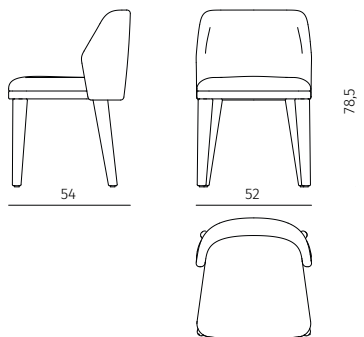

## chair

dimensions : 52 x 54 x h 78,5 cm / COM: 1,2 ml COL: 1,7 m<sup>2</sup>  
seat height 45 cm / seat depth 45 cm

Materials	Finishes
oak / Douglas fabric	choice of oak tints / Douglas range
oak / Edson fabric	choice of oak tints / Edson range
oak / Enders fabric	choice of oak tints / Enders range
oak / Sierra leather	choice of oak tints / Sierra range
brushed oak / Edson fabric	choice of oak tints / Edson range
brushed oak / Sierra leather	choice of oak tints / Sierra range