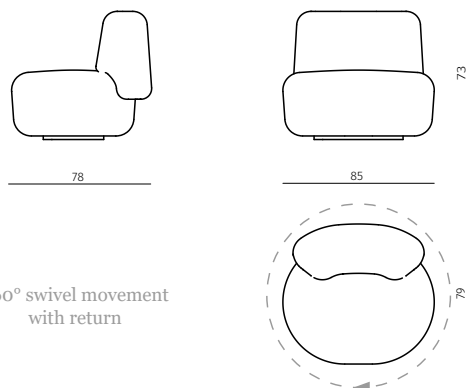

### armchair

dimensions : 85 x 78 x h73 cm / COM: 2,9 ml  
 seat height 42 cm / seat depth 51 cm

Materials	Finishes
without fabric	DC Textiles range
fabric	Edmund range
fabric	Enders range
fabric	Dutton range
fabric	Early range

### swivel armchair

dimensions : 85 x 78 x h73 cm / COM: 2,9 ml  
 seat height 42 cm / seat depth 51 cm

360° swivel movement  
 with return

Materials	Finishes
without fabric	DC Textiles range
fabric	Edmund range
fabric	Enders range
fabric	Dutton range
fabric	Early range