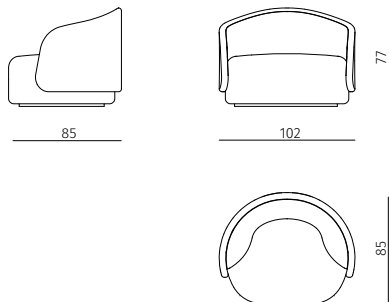

armchair

dimensions : 102 x 85 x h77 cm / COM: 5 ml
seat height 44 cm / seat depth 65 cm

Materials	Finishes
without fabric	DC Textiles range
fabric	Galena range
fabric	Elba range
fabric	Yaden range

COLLECTION
PARTICULIERE
{mobilier singulier}

COLLECTION PARTICULIERE

47 rue de Babylone 75007 PARIS / +33 (0)1 42 71 34 84
contact@objetsmobilier.com / www.collection-particuliere.fr

Non-contractual lead time of 12 weeks.