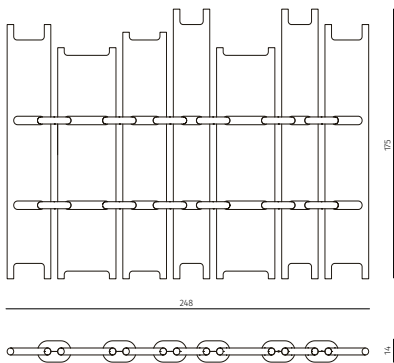

screen (7 parts)

dimensions : 248 x 14 x h175 cm

Materials	Finishes
brushed spruce	choice of brushed spruce tints

COLLECTION
PARTICULIERE
{mobilier singulier}

COLLECTION PARTICULIERE

47 rue de Babylone 75007 PARIS / +33 (0)1 42 71 34 84
contact@objetsmobilier.com / www.collection-particuliere.fr

Non-contractual lead time of 16 weeks.