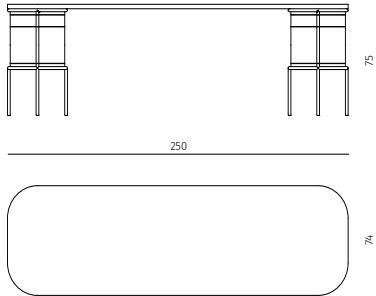

### desk (4 drawers)

dimensions : 250 x 74 x h 75 cm