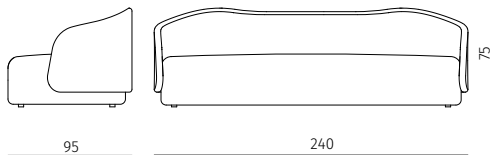

sofa

dimensions : 240 x 95 x h75 cm / COM: 11,4 ml
seat height 40 cm / seat depth 66 - 73 cm

Materials	Finishes
without fabric	DC Textiles range
fabric	Galena range
fabric	Elba range
fabric	Yaden range

COLLECTION
PARTICULIERE
{mobilier singulier}

COLLECTION PARTICULIERE

47 rue de Babylone 75007 PARIS / +33 (0)1 42 71 34 84
contact@objetsmobilier.com / www.collection-particuliere.fr

Non-contractual lead time of 12 weeks.