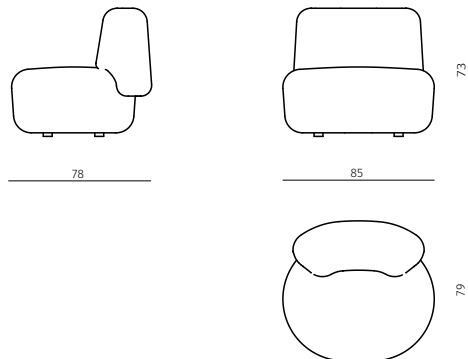

LEK

Collection

Design / Christophe Delcourt

armchair

dimensions : 85 x 78 x h73 cm / COM: 2,9 ml
seat height 42 cm / seat depth 51 cm

Materials	Finishes
without fabric	DC Textiles range
fabric	Edmund range
fabric	Enders range
fabric	Dutton range
fabric	Early range