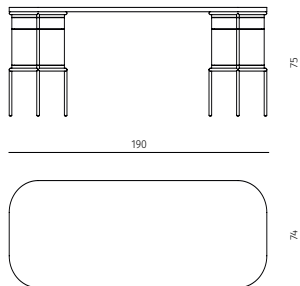

### desk (4 drawers)

dimensions : 160 x 74 x h 75 cm

### desk (4 drawers)

dimensions : 190 x 74 x h 75 cm