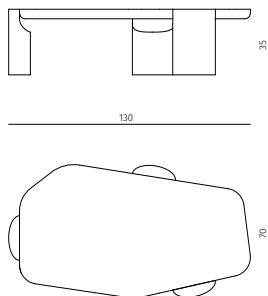

low table

dimensions : 130 x 70 x h 35 cm

Materials	Finishes
walnut legs/ travertin top	choice of walnut tints / Roman
brushed oak legs/ travertin top	choice of brushed oak tints / Dark, grey-filled
brushed oak legs / marble top	choice of brushed oak tints/ Black & Gold
brushed oak legs / marble top	choice of brushed oak tints/ Kuros

COLLECTION
PARTICULIERE
{mobilier singulier}

COLLECTION PARTICULIERE

47 rue de Babylone 75007 PARIS / +33 (0)1 42 71 34 84
contact@objetsmobilier.com / www.collection-particuliere.fr

Non-contractual lead time of 16 weeks.