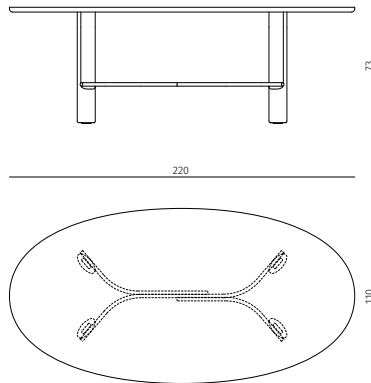

## Table

Design / Christophe Delcourt

**table**  
dimensions : Ø150 x h 75 cm

Materials	Finishes
elm / hammered iron	choice of elm tints / blackened
brushed oak / hammered iron	choice of brushed oak tints / blackened
walnut / hammered iron	choice of walnut tints / blackened

**table**  
dimensions : 220 x 110 x h 73 cm

Materials	Finishes
brushed oak legs / hammered iron	choice of brushed oak tints / blackened
brushed oak legs / Ceppo di Alba top / hammered iron	choice of brushed oak tints / blackened
brushed oak legs / Ceppo di Gré top / hammered iron	choice of brushed oak tints / blackened