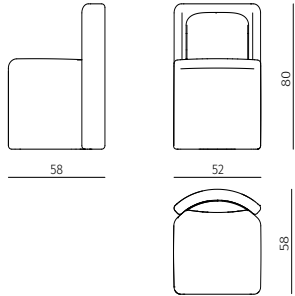

PIA

Collection

Design / Christophe Delcourt

chair

dimensions : 52 x 58 x h80 cm / COM: 2.6 ml
seat height 47 cm / seat depth 45 cm

Materials	Finishes
without fabric	DC Textiles range
fabric	Elgin range
fabric	Otero range