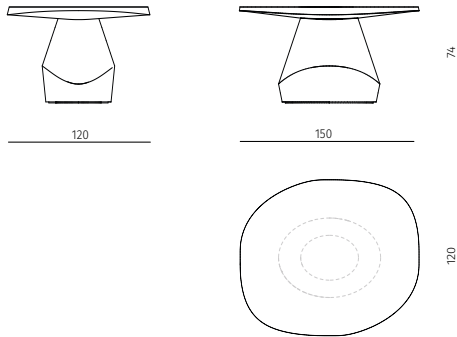

**table**  
dimensions : 220 x 110 x h 73 cm

Materials	Finishes
brushed oak legs / hammered iron	choice of brushed oak tints / blackened
brushed oak legs / Ceppo di Alba top / hammered iron	choice of brushed oak tints / blackened
brushed oak legs / Ceppo di Gré top / hammered iron	choice of brushed oak tints / blackened

### table

dimensions : 150 x 120 x h 74 cm

central leg n°1 / minimum top size: 150 x 120 cm,

maximum top size: 280 x 150 cm

Materials	Finishes
brushed oak	choice of brushed oak tints
walnut	choice of walnut tints

### table

dimensions : 250 x 140 x h 74 cm

central leg n°1 / minimum top size: 150 x 120 cm,

maximum top size: 280 x 150 cm

Materials	Finishes
brushed oak	choice of brushed oak tints
walnut	choice of walnut tints

### table

dimensions : 280 x 150 x h 74 cm

central leg n°1 / minimum top size: 150 x 120 cm,

maximum top size: 280 x 150 cm