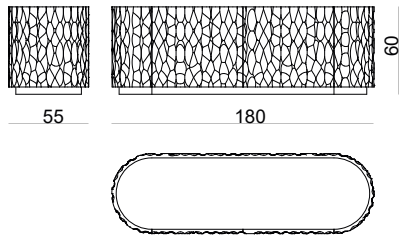

AFA

Collection

Design / Christophe Delcourt

sideboard (2 doors)

dimensions : 180 x 55 x h 60 cm

Materials

gouged brushed oak (solid wood)

Finishes

choice of oak tints