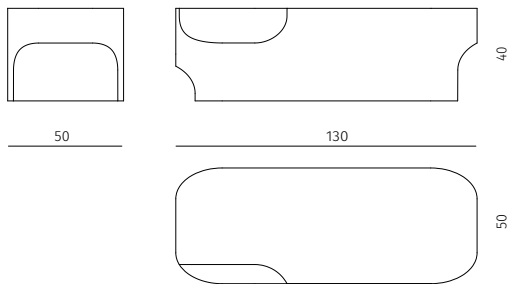

### side table

dimensions : 40 x 40 x h 45 cm

Materials	Finishes
lacquered wood	range of RAL lacquers
bronze	patinated black
bronze	brushed
bronze	polished

### coffee table

dimensions : 130 x 50 x h 40 cm

Materials	Finishes
lacquered wood	range of RAL lacquers

COLLECTION  
PARTICULIERE  
*{mobilier singulier}*