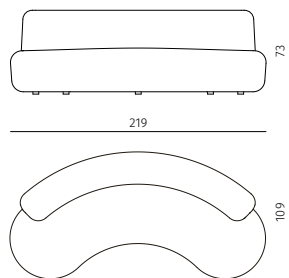

LEK

Collection

Design / Christophe Delcourt

banquette

dimensions : 219 x 109 x h73 cm / COM: 8 ml

seat height 42 cm / seat depth 51 cm

Materials	Finishes
without fabric	DC Textiles range
fabric	Edmund range
fabric	Enders range
fabric	Dutton range
fabric	Early range