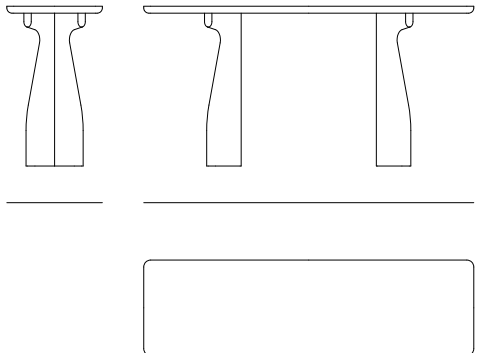

### console (small)

dimensions : 170 x 50 x h 75 cm

Materials	Finishes
oak	choice of tints
brushed oak	choice of tints
walnut	choice of tints
travertine	<del>EHJLHURPDQKQOOHIG</del>
marble	<del>RUGLSHWFR</del>
marble	rosso levanto
marble	calacatta monet
marble	grey saint-laurent

### console (tall)

dimensions : 190 x 55 x h 92 cm

Materials	Finishes
oak	choice of tints
brushed oak	choice of tints
walnut	choice of tints
travertine	<del>EHJLHURPDQKQOOHIG</del>
marble	<del>RUGLSHWFR</del>
marble	rosso levanto
marble	calacatta monet
marble	grey saint-laurent