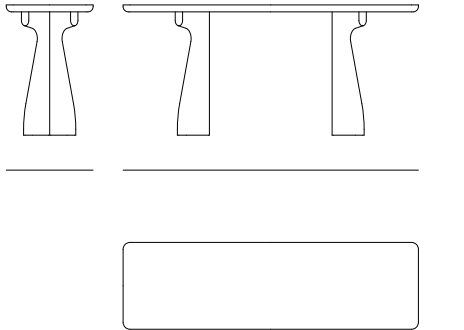

### console (small)

dimensions : 170 x 50 x h 75 cm

Materials	Finishes
oak	choice of tints
brushed oak	choice of tints
walnut	choice of tints
travertine	<del>EHJLHURPDQKQOOHIG</del>
marble	<del>RUGLSHWFR</del>
marble	rosso levanto
marble	calacatta monet
marble	grey saint-laurent

### console (tall)

dimensions : 190 x 55 x h 92 cm

Materials	Finishes
oak	choice of tints
brushed oak	choice of tints
walnut	choice of tints
travertine	<del>EHJLHURPDQKQOOHIG</del>
marble	<del>RUGLSHWFR</del>
marble	rosso levanto
marble	calacatta monet
marble	grey saint-laurent