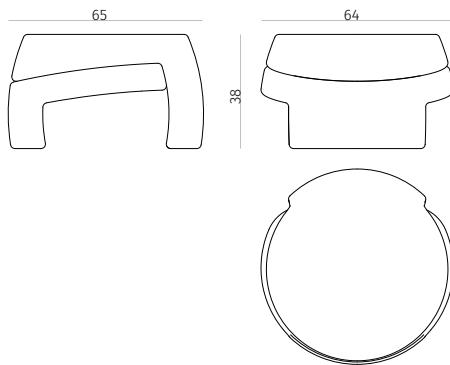

Design / Christophe Delcourt
Made in Portugal

side table (oval)

dimensions : 49 x 73 x h 35 cm

Materials

travertine

Finishes

beige roman unfilled

side table (round)

dimensions : 65 x 64 x h 38 cm

Materials

travertine

Finishes

beige roman unfilled

COLLECTION
PARTICULIERE

{objets de nécessité}

COLLECTION PARTICULIERE