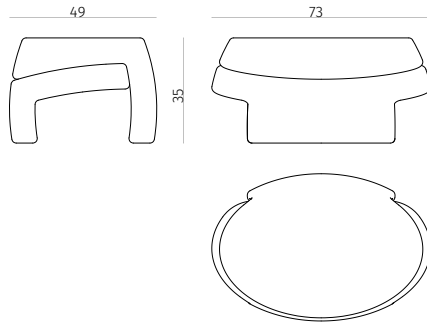

Design / Christophe Delcourt
Made in Portugal

side table (oval)

dimensions : 49 x 73 x h 35 cm

Materials

travertine

Finishes

beige roman unfilled

side table (round)

dimensions : 65 x 64 x h 38 cm

Materials

travertine

Finishes

beige roman unfilled

COLLECTION
PARTICULIERE

{objets de nécessité}

COLLECTION PARTICULIERE