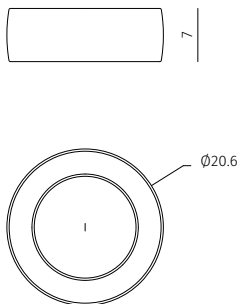

# BOL

Collection  
Design / Mathieu Delacroix  
Made in Portugal

**bowl**  
dimensions : Ø 16 x h 10 cm

Materials	Finishes
travertine	beige roman unfilled
marble	rosso levanto
marble	fior di pesco
marble	calacatta monet
marble	calacatta viola

**tray (small)**  
dimensions : Ø 20,6 x h 7 cm

Materials	Finishes
travertine	beige roman unfilled
marble	rosso levanto
marble	fior di pesco
marble	calacatta monet
marble	calacatta viola

COLLECTION  
PARTICULIERE  
{objets de nécessité}

### tray (wide)

dimensions : Ø 30,4 x h 5 cm

Materials	Finishes
travertine	beige roman unfilled
marble	rosso levanto
marble	fior di pesco
marble	calacatta monet
marble	calacatta viola

COLLECTION  
PARTICULIERE