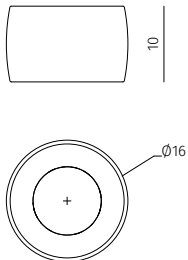

# BOL

Collection  
Design / Mathieu Delacroix  
Made in Portugal

**bowl**  
dimensions : Ø 16 x h 10 cm

Materials	Finishes
travertine	beige roman unfilled
marble	rosso levanto
marble	fior di pesco
marble	calacatta monet
marble	calacatta viola

**tray (small)**  
dimensions : Ø 20,6 x h 7 cm

Materials	Finishes
travertine	beige roman unfilled
marble	rosso levanto
marble	fior di pesco
marble	calacatta monet
marble	calacatta viola

COLLECTION  
PARTICULIERE  
{objets de nécessité}

### tray (wide)

dimensions : Ø 30,4 x h 5 cm

Materials	Finishes
travertine	beige roman unfilled
marble	rosso levanto
marble	fior di pesco
marble	calacatta monet
marble	calacatta viola

COLLECTION  
PARTICULIERE