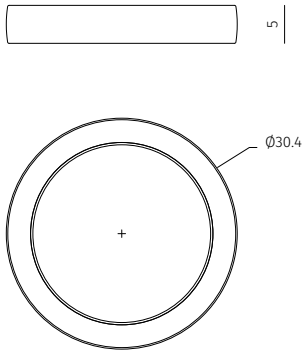

# BOL

Collection  
Design / Mathieu Delacroix  
Made in Portugal

**bowl**  
dimensions : Ø 16 x h 10 cm

Materials	Finishes
travertine	beige roman unfilled
marble	rosso levanto
marble	fior di pesco
marble	calacatta monet
marble	calacatta viola

**tray (small)**  
dimensions : Ø 20,6 x h 7 cm

Materials	Finishes
travertine	beige roman unfilled
marble	rosso levanto
marble	fior di pesco
marble	calacatta monet
marble	calacatta viola

COLLECTION  
PARTICULIERE  
{objets de nécessité}

# BOL

### tray (wide)

dimensions : Ø 30,4 x h 5 cm

Materials	Finishes
travertine	beige roman unfilled
marble	rosso levanto
marble	fior di pesco
marble	calacatta monet
marble	calacatta viola

COLLECTION  
PARTICULIERE