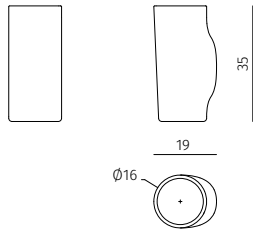

BOS

Vases

Design / Christophe Delcourt
Made in France / Italy

vase (small)
dimensions : Ø 16 x 19 x h 35 cm
(brass insert : Ø 11,5 x h 20 cm)

Materials	Finishes
marble / brass	white carrara / brushed brass
marble / brass	fior di pesco / brushed brass
marble / brass	black marquina / brushed brass
travertine/ brass	beige roman unfilled / brushed brass
marble / brass	black & Gold / brushed brass
marble / brass	grey saint-laurent / brushed brass
marble / brass	calacatta viola / brushed brass
marble / brass	grand antique d'aubert / brushed brass
bronze	polished
bronze	black patinated

vase (medium)
dimensions : Ø 16 x 19 x h 50 cm
(brass insert : Ø 11,5 x h 30 cm)

Materials	Finishes
marble / brass	white carrara / brushed brass
marble / brass	fior di pesco / brushed brass
marble / brass	black marquina / brushed brass
travertine/ brass	beige roman unfilled / brushed brass
marble / brass	black & Gold / brushed brass
marble / brass	grey saint-laurent / brushed brass
marble / brass	calacatta viola / brushed brass
marble / brass	grand antique d'aubert / brushed brass
bronze	polished
bronze	black patinated

Made in France / Italy

vase (large)

dimensions : Ø 16 x 22 x h 70 cm
(brass insert : Ø 11,5 x h 40 cm)

Materials	Finishes
marble / brass	white carrara / brushed brass
marble / brass	fior di pesco / brushed brass
marble / brass	black marquina / brushed brass
travertine/ brass	beige roman unfilled / brushed brass
marble / brass	black & Gold / brushed brass
marble / brass	grey saint-laurent / brushed brass
marble / brass	calacatta viola / brushed brass
marble / brass	grand antique d'aubert / brushed brass
bronze	polished
bronze	black patinated

insert (small)

dimensions : Ø 11 x h 20 cm

Materials	Finishes
brass	brushed

insert (medium)

dimensions : Ø 11 x h 30 cm

Materials	Finishes
brass	brushed

insert (tall)

dimensions : Ø 11 x h 40 cm