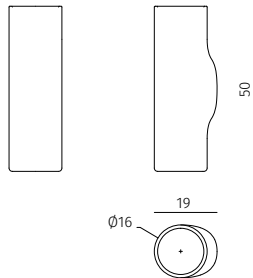

BOS

Vases

Design / Christophe Delcourt
Made in France / Italy

vase (small)
dimensions : Ø 16 x 19 x h 35 cm
(brass insert : Ø 11,5 x h 20 cm)

Materials	Finishes
marble / brass	white carrara / brushed brass
marble / brass	fior di pesco / brushed brass
marble / brass	black marquina / brushed brass
travertine/ brass	beige roman unfilled / brushed brass
marble / brass	black & Gold / brushed brass
marble / brass	grey saint-laurent / brushed brass
marble / brass	calacatta viola / brushed brass
marble / brass	grand antique d'aubert / brushed brass
bronze	polished
bronze	black patinated

vase (medium)
dimensions : Ø 16 x 19 x h 50 cm
(brass insert : Ø 11,5 x h 30 cm)

Materials	Finishes
marble / brass	white carrara / brushed brass
marble / brass	fior di pesco / brushed brass
marble / brass	black marquina / brushed brass
travertine/ brass	beige roman unfilled / brushed brass
marble / brass	black & Gold / brushed brass
marble / brass	grey saint-laurent / brushed brass
marble / brass	calacatta viola / brushed brass
marble / brass	grand antique d'aubert / brushed brass
bronze	polished
bronze	black patinated

Made in France / Italy

vase (large)

dimensions : Ø 16 x 22 x h 70 cm
(brass insert : Ø 11,5 x h 40 cm)

Materials	Finishes
marble / brass	white carrara / brushed brass
marble / brass	fior di pesco / brushed brass
marble / brass	black marquina / brushed brass
travertine/ brass	beige roman unfilled / brushed brass
marble / brass	black & Gold / brushed brass
marble / brass	grey saint-laurent / brushed brass
marble / brass	calacatta viola / brushed brass
marble / brass	grand antique d'aubert / brushed brass
bronze	polished
bronze	black patinated

insert (small)

dimensions : Ø 11 x h 20 cm

Materials	Finishes
brass	brushed

insert (medium)

dimensions : Ø 11 x h 30 cm

Materials	Finishes
brass	brushed

insert (tall)

dimensions : Ø 11 x h 40 cm