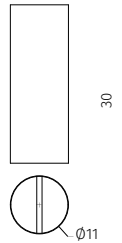

BOS

Vases

Design / Christophe Delcourt
Made in France / Italy

vase (small)
dimensions : Ø 16 x 19 x h 35 cm
(brass insert : Ø 11,5 x h 20 cm)

Materials	Finishes
marble / brass	white carrara / brushed brass
marble / brass	fior di pesco / brushed brass
marble / brass	black marquina / brushed brass
travertine/ brass	beige roman unfilled / brushed brass
marble / brass	black & Gold / brushed brass
marble / brass	grey saint-laurent / brushed brass
marble / brass	calacatta viola / brushed brass
marble / brass	grand antique d'aubert / brushed brass
bronze	polished
bronze	black patinated

vase (medium)
dimensions : Ø 16 x 19 x h 50 cm
(brass insert : Ø 11,5 x h 30 cm)

Materials	Finishes
marble / brass	white carrara / brushed brass
marble / brass	fior di pesco / brushed brass
marble / brass	black marquina / brushed brass
travertine/ brass	beige roman unfilled / brushed brass
marble / brass	black & Gold / brushed brass
marble / brass	grey saint-laurent / brushed brass
marble / brass	calacatta viola / brushed brass
marble / brass	grand antique d'aubert / brushed brass
bronze	polished
bronze	black patinated

Made in France / Italy

vase (large)

dimensions : Ø 16 x 22 x h 70 cm
(brass insert : Ø 11,5 x h 40 cm)

Materials	Finishes
marble / brass	white carrara / brushed brass
marble / brass	fior di pesco / brushed brass
marble / brass	black marquina / brushed brass
travertine/ brass	beige roman unfilled / brushed brass
marble / brass	black & Gold / brushed brass
marble / brass	grey saint-laurent / brushed brass
marble / brass	calacatta viola / brushed brass
marble / brass	grand antique d'aubert / brushed brass
bronze	polished
bronze	black patinated

insert (small)

dimensions : Ø 11 x h 20 cm

Materials	Finishes
brass	brushed

insert (medium)

dimensions : Ø 11 x h 30 cm

Materials	Finishes
brass	brushed

insert (tall)

dimensions : Ø 11 x h 40 cm