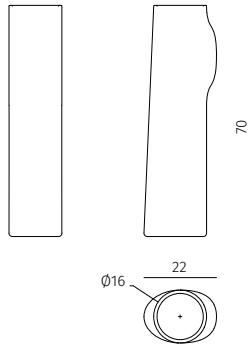

BOS

Vases

Design / Christophe Delcourt
Made in France / Italy

vase (small)
dimensions : Ø 16 x 19 x h 35 cm
(brass insert : Ø 11,5 x h 20 cm)

Materials	Finishes
marble / brass	white carrara / brushed brass
marble / brass	fior di pesco / brushed brass
marble / brass	black marquina / brushed brass
travertine/ brass	beige roman unfilled / brushed brass
marble / brass	black & Gold / brushed brass
marble / brass	grey saint-laurent / brushed brass
marble / brass	calacatta viola / brushed brass
marble / brass	grand antique d'aubert / brushed brass
bronze	polished
bronze	black patinated

vase (medium)
dimensions : Ø 16 x 19 x h 50 cm
(brass insert : Ø 11,5 x h 30 cm)

Materials	Finishes
marble / brass	white carrara / brushed brass
marble / brass	fior di pesco / brushed brass
marble / brass	black marquina / brushed brass
travertine/ brass	beige roman unfilled / brushed brass
marble / brass	black & Gold / brushed brass
marble / brass	grey saint-laurent / brushed brass
marble / brass	calacatta viola / brushed brass
marble / brass	grand antique d'aubert / brushed brass
bronze	polished
bronze	black patinated

Made in France / Italy

vase (large)

dimensions : Ø 16 x 22 x h 70 cm
(brass insert : Ø 11,5 x h 40 cm)

Materials	Finishes
marble / brass	white carrara / brushed brass
marble / brass	fior di pesco / brushed brass
marble / brass	black marquina / brushed brass
travertine/ brass	beige roman unfilled / brushed brass
marble / brass	black & Gold / brushed brass
marble / brass	grey saint-laurent / brushed brass
marble / brass	calacatta viola / brushed brass
marble / brass	grand antique d'aubert / brushed brass
bronze	polished
bronze	black patinated

insert (small)

dimensions : Ø 11 x h 20 cm

Materials	Finishes
brass	brushed

insert (medium)

dimensions : Ø 11 x h 30 cm

Materials	Finishes
brass	brushed

insert (tall)

dimensions : Ø 11 x h 40 cm