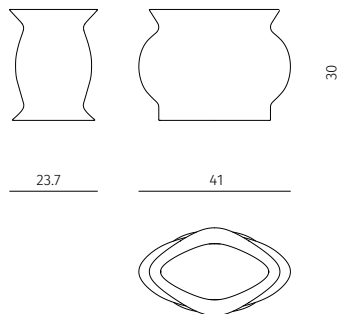

CANDY

Vases

Design / Dan Yeffet
Made in France

vase (tall)

dimensions : 26,1 x 19,4 x h 45,2 cm

Materials

bronze

Finishes

textured black patinated

vase (large)

dimensions : 41 x 23,7 x h 30 cm

Materials

bronze

Finishes

textured black patinated

COLLECTION
PARTICULIERE