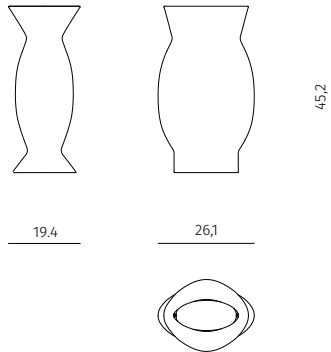

CANDY

Vases

Design / Dan Yeffet
Made in France

vase (tall)

dimensions : 26,1 x 19,4 x h 45,2 cm

Materials

bronze

Finishes

textured black patinated

vase (large)

dimensions : 41 x 23,7 x h 30 cm

Materials

bronze

Finishes

textured black patinated

COLLECTION
PARTICULIERE