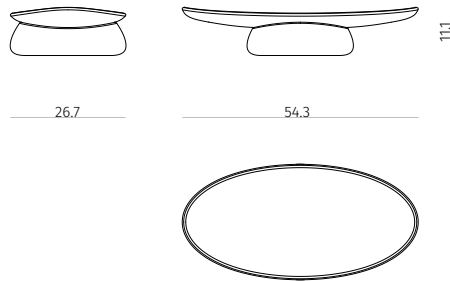

CANOPY

Bowls

Design / Dan Yeffet

Made in Portugal

bowl (small)

dimensions : 35 x 20,4 x h 20,3 cm

20,4

35

20,3

Materials	Finishes
travertine	beige roman unfilled
marble	fior di pesco
marble	rosso levanto

bowl (medium)

dimensions : 40,2 x 23,6 x h 15,9 cm

23,6

40,2

15,9

Materials	Finishes
travertine	beige roman unfilled
marble	fior di pesco
marble	rosso levanto

Made in Portugal

bowl (wide)

dimensions : 54,3 x 26,7 x h 11,1 cm

Materials	Finishes
travertine	beige roman unfilled
marble	fior di pesco
marble	rosso levanto

COLLECTION
PARTICULIERE

{objets de nécessité}

COLLECTION PARTICULIERE