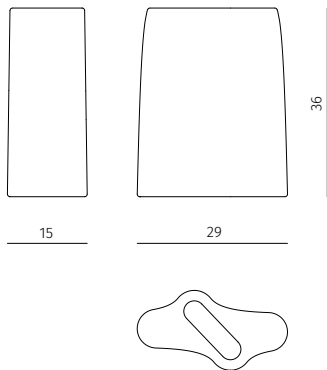

### vase (small)

dimensions : 29 x 15 x h.21 cm

Materials	Finishes
marble	nero marquina
marble	white calacatta
marble	rosso levanto
marble	calacatta monet

### vase (tall)

dimensions : 29 x 15 x h.36 cm

Materials	Finishes
marble	nero marquina
marble	white calacatta
marble	rosso levanto
marble	calacatta monet

Non-contractual lead time of 12 weeks.

COLLECTION  
PARTICULIERE