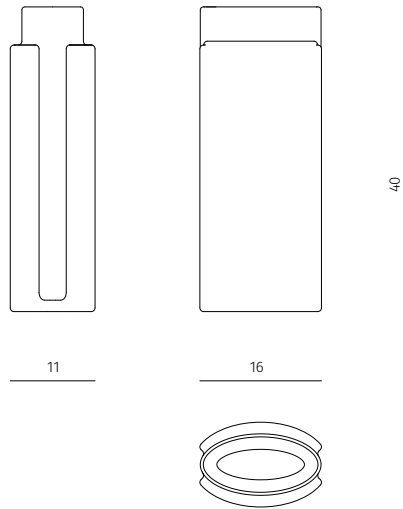

# KAN

Vase

Design / Christophe Delcourt  
Made in Portugal

dimensions : 11 x 16 x h 40 cm