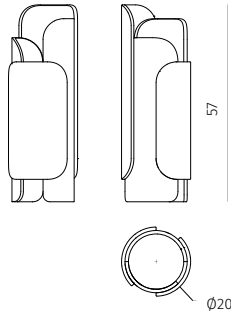

LEAF

Vases

Design / Dan Yeffet

Made in France

vase (small)

dimensions : Ø 20 x h 57 cm
(insert : Ø 16 x h 26 cm)

Materials

bronze vase / stainless steel insert

Finishes

textured black patinated / matte black

vase (tall)

dimensions : Ø 20 x h 77 cm
(insert : Ø 16 x h 36 cm)

Materials

bronze vase / stainless steel insert

Finishes

textured black patinated / matte black