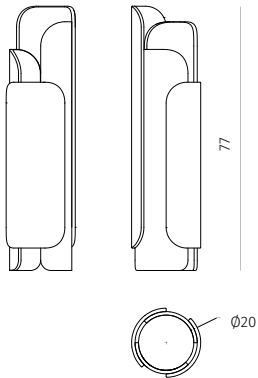

LEAF

Vases

Design / Dan Yeffet

Made in France

vase (small)

dimensions : Ø 20 x h 57 cm
(insert : Ø 16 x h 26 cm)

Materials

bronze vase / stainless steel insert

Finishes

textured black patinated / matte black

vase (tall)

dimensions : Ø 20 x h 77 cm
(insert : Ø 16 x h 36 cm)

Materials

bronze vase / stainless steel insert

Finishes

textured black patinated / matte black