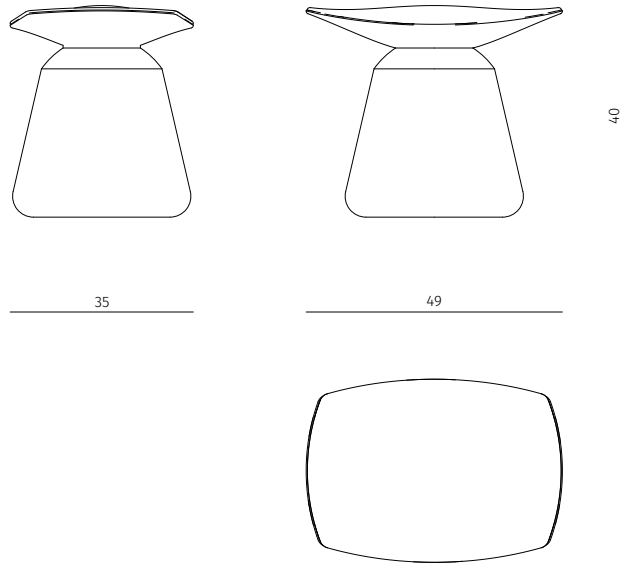

MAT

Stool

Design / Christophe Delcourt
Made in France

dimensions : 49 x 35 x h 40 cm
seat height 38 cm

Materials

walnut base / leather seat

Finishes

choice of tints / leather range