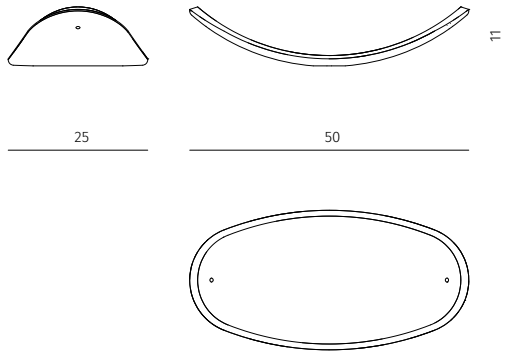

Bowl

Design / Luca Erba
Made in Portugal

bowl
dimensions : 50 x 25 x h 11 cm

Materials	Finishes
travertine / brass	beige roman unfilled / polished or black patinated
marble / brass	nero marquina / polished or black patinated
marble / brass	fior di pesco / polished or black patinated
marble / brass	grey saint-laurent / polished or black patinated
marble / brass	rosso levanto / polished or black patinated
marble / brass	calacatta monet / polished or black patinated