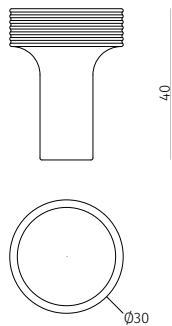

### bowl (small)

dimensions : Ø 30 x h.29,5 cm

Materials	Finishes
travertine	beige roman unfilled
marble	nero marquina
marble	fior di pesco
marble	rosso levanto

### bowl (tall)

dimensions : Ø 30 x h.40 cm

Materials	Finishes
travertine	beige roman unfilled
marble	nero marquina
marble	fior di pesco
marble	rosso levanto

COLLECTION  
PARTICULIERE

{objets de nécessité}