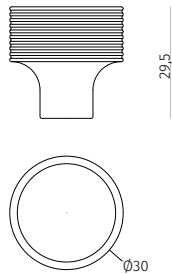

### bowl (small)

dimensions : Ø 30 x h.29,5 cm

Materials	Finishes
travertine	beige roman unfilled
marble	nero marquina
marble	fior di pesco
marble	rosso levanto

### bowl (tall)

dimensions : Ø 30 x h.40 cm

Materials	Finishes
travertine	beige roman unfilled
marble	nero marquina
marble	fior di pesco
marble	rosso levanto

COLLECTION  
PARTICULIERE

{objets de nécessité}