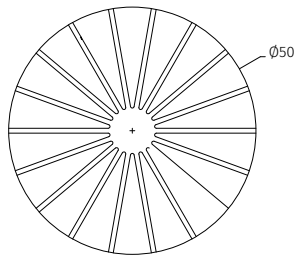

### bowl (small)

dimensions : Ø 25 x h 20 cm

Materials	Finishes
travertine	beige roman unfilled
marble	rosso levanto
marble	grey saint-laurent

### bowl (medium)

dimensions : Ø 35 x h 13,5 cm

Materials	Finishes
travertine	beige roman unfilled
marble	rosso levanto
marble	grey saint-laurent

Non-contractual lead time of 12 weeks.

COLLECTION  
PARTICULIERE

# RAY

### bowl (wide)

dimensions : Ø 50 x h 6,3 cm

Materials	Finishes
travertine	beige roman unfilled
marble	rosso levanto
marble	grey saint-laurent

COLLECTION  
PARTICULIERE

*{objets de nécessité}*

COLLECTION PARTICULIERE