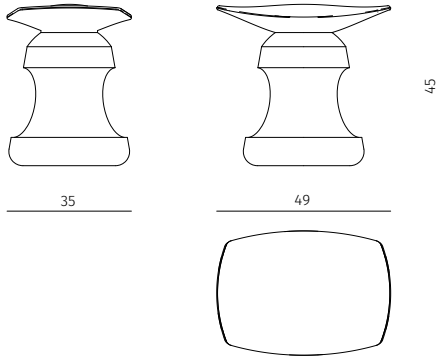

ROI

Stool

Design / Christophe Delcourt
Made in France / Portugal

COLLECTION
PARTICULIERE
{objets de nécessité}

COLLECTION PARTICULIERE
contact@collection-particuliere.fr / www.collection-particuliere.fr

ROI

Stool

Design / Christophe Delcourt
Made in France / Portugal

stool
dimensions : 49 x 35 x h 45 cm
seat height 42,5 cm

Materials	Finishes
ceramic	enamelled ceramic range
ceramic base / leather seat	enamelled ceramic range / leather range
brushed oak	choice of tints
brushed spruce	choice of tints
walnut base / leather seat	choice of tints / brown leather
travertine	beige roman unfilled
marble	black marquina
marble	white calacatta
marble	grey Saint-Laurent
marble	calacatta monet