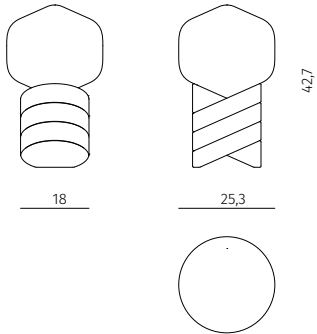

# ROPE

Table lamp  
Design / Dan Yeffet  
Made in France

**table lamp**

dimensions : Ø 18/25,3 x h 42,7 cm  
LED source (G9)

Materials	Finishes
brushed spruce / hand-blown glass	choice of tints / smokey grey / sandblasted glass diffuser
walnut / hand-blown glass	choice of tints / smokey grey / sandblasted glass diffuser
bronze / hand-blown glass	textured black patinated / smokey grey / sandblasted glass diffuser