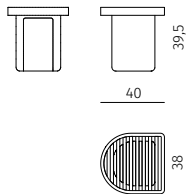

TRACKS

Bench & Stools
 Design / Dan Yeffet
 Made in France

bench
 dimensions : 140 x 38 x h 39,5 cm
 seat height 39,5 cm

Materials	Finishes
walnut / travertine	choice of tints / beige roman unfilled

stool 1
 dimensions : 40 x 38 x h 39,5 cm
 seat height 39,5 cm

Materials	Finishes
walnut / travertine	choice of tints / beige roman unfilled

stool 2
 dimensions : 40 x 38 x h 39,5 cm
 seat height 39,5 cm

Materials	Finishes
walnut / travertine	choice of tints / beige roman unfilled