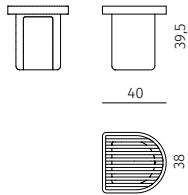

TRACKS

Bench & Stools
 Design / Dan Yeffet
 Made in France

bench
 dimensions : 140 x 38 x h 39,5 cm
 seat height 39,5 cm

Materials	Finishes
walnut / travertine	choice of tints / beige roman unfilled

stool 1
 dimensions : 40 x 38 x h 39,5 cm
 seat height 39,5 cm

Materials	Finishes
walnut / travertine	choice of tints / beige roman unfilled

stool 2
 dimensions : 40 x 38 x h 39,5 cm
 seat height 39,5 cm

Materials	Finishes
walnut / travertine	choice of tints / beige roman unfilled