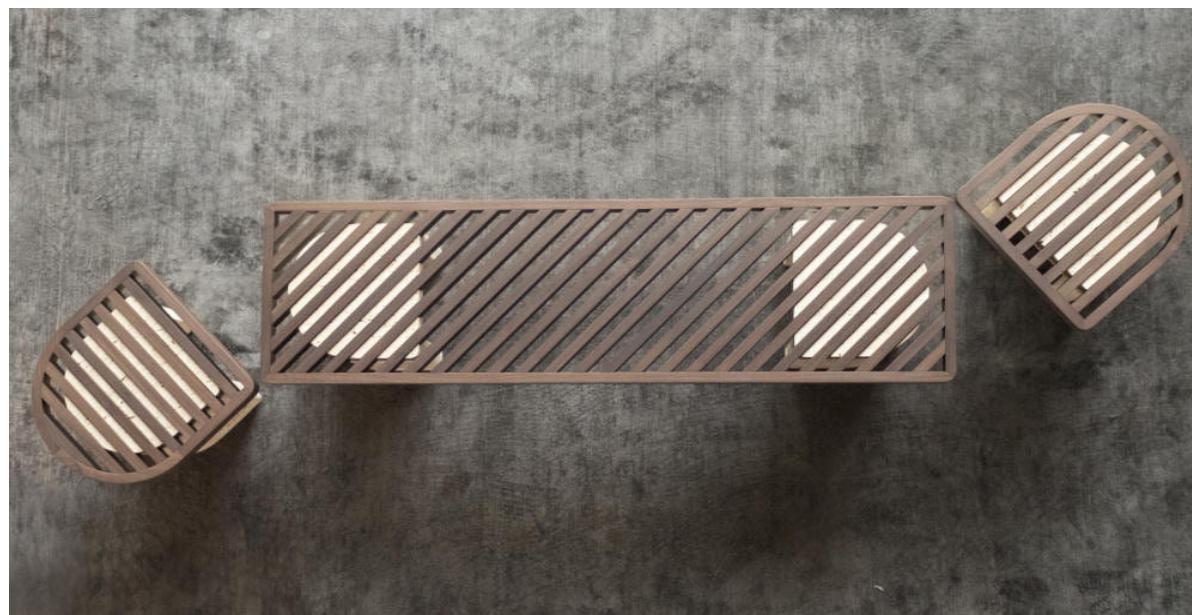

TRACKS

Bench & Stools

Design / Dan Yeffet

Made in France

COLLECTION
PARTICULIERE

{objets de nécessité}

COLLECTION PARTICULIERE

contact@collection-particuliere.fr / www.collection-particuliere.fr

TRACKS

Bench & Stools
 Design / Dan Yeffet
 Made in France

bench
 dimensions : 140 x 38 x h 39,5 cm
 seat height 39,5 cm

Materials	Finishes
walnut / travertine	choice of tints / beige roman unfilled

stool 1
 dimensions : 40 x 38 x h 39,5 cm
 seat height 39,5 cm

Materials	Finishes
walnut / travertine	choice of tints / beige roman unfilled

stool 2
 dimensions : 40 x 38 x h 39,5 cm
 seat height 39,5 cm

Materials	Finishes
walnut / travertine	choice of tints / beige roman unfilled