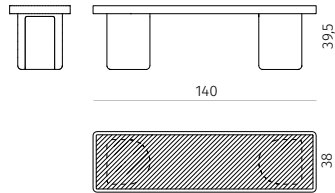

TRACKS

Bench & Stools
 Design / Dan Yeffet
 Made in France

bench
 dimensions : 140 x 38 x h 39,5 cm
 seat height 39,5 cm

Materials	Finishes
walnut / travertine	choice of tints / beige roman unfilled

stool 1
 dimensions : 40 x 38 x h 39,5 cm
 seat height 39,5 cm

Materials	Finishes
walnut / travertine	choice of tints / beige roman unfilled

stool 2
 dimensions : 40 x 38 x h 39,5 cm
 seat height 39,5 cm

Materials	Finishes
walnut / travertine	choice of tints / beige roman unfilled