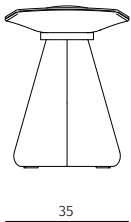

stool
dimensions : 47 x 35 x h49 cm
seat height 42,5 cm

| Materials | Finishes |
|------------------------------------|--|
| marble base / leather seat | nero marquina / leather range |
| marble base / leather seat | white carrara / leather range |
| marble base / leather seat | brown emperador escuro / leather range |
| marble base / leather seat | grey saint-laurent / leather range |
| travertine base / leather seat | beige roman unfilled / leather range |
| brushed spruce base / leather seat | choice of tints / leather range |
| brushed spruce | choice of tints |