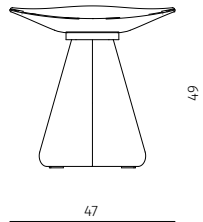

stool
dimensions : 47 x 35 x h49 cm
seat height 42,5 cm

| Materials | Finishes |
|------------------------------------|--|
| marble base / leather seat | nero marquina / leather range |
| marble base / leather seat | white carrara / leather range |
| marble base / leather seat | brown emperador escuro / leather range |
| marble base / leather seat | grey saint-laurent / leather range |
| travertine base / leather seat | beige roman unfilled / leather range |
| brushed spruce base / leather seat | choice of tints / leather range |
| brushed spruce | choice of tints |