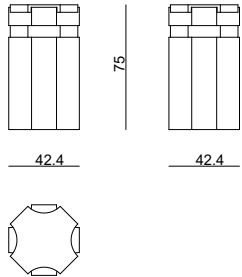

ARA

Pedestal

Design / Christophe Delcourt
Made in France

pedestal 45

dimensions : 42,4 x 42,4 x h 45 cm

Materials	Finishes
oak / enameled lava stone	choice of tints / enameled lava stone range
brushed oak / enameled lava stone	choice of tints / enameled lava stone range
brushed smoked oak / enameled lava stone	CH.762.005.B / enameled lava stone range

pedestal 55

dimensions : 37,7 x 37,7 x h 55 cm

Materials	Finishes
oak / enameled lava stone	choice of tints / enameled lava stone range
brushed oak / enameled lava stone	choice of tints / enameled lava stone range
brushed smoked oak / enameled lava stone	CH.762.005.B / enameled lava stone range

ARA

Pedestal

Design / Christophe Delcourt
Made in France

pedestal 75

dimensions : 42,4 x 42,4 x h75 cm

Materials	Finishes
oak / enameled lava stone	choice of tints / enameled lava stone range
brushed oak / enameled lava stone	choice of tints / enameled lava stone range
brushed smoked oak / enameled lava stone	CH.762.005.B / enameled lava stone range