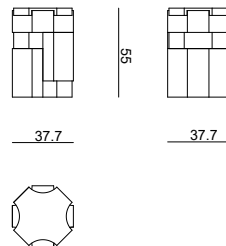

ARA

Pedestal

Design / Christophe Delcourt
Made in France

pedestal 45

dimensions : 42,4 x 42,4 x h 45 cm

Materials	Finishes
oak / enameled lava stone	choice of tints / enameled lava stone range
brushed oak / enameled lava stone	choice of tints / enameled lava stone range
brushed smoked oak / enameled lava stone	CH.762.005.B / enameled lava stone range

pedestal 55

dimensions : 37,7 x 37,7 x h 55 cm

Materials	Finishes
oak / enameled lava stone	choice of tints / enameled lava stone range
brushed oak / enameled lava stone	choice of tints / enameled lava stone range
brushed smoked oak / enameled lava stone	CH.762.005.B / enameled lava stone range

ARA

Pedestal

Design / Christophe Delcourt
Made in France

pedestal 75

dimensions : 42,4 x 42,4 x h75 cm

Materials	Finishes
oak / enameled lava stone	choice of tints / enameled lava stone range
brushed oak / enameled lava stone	choice of tints / enameled lava stone range
brushed smoked oak / enameled lava stone	CH.762.005.B / enameled lava stone range