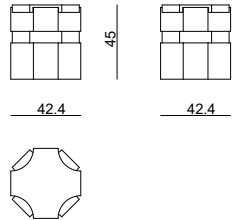

ARA

Pedestal

Design / Christophe Delcourt
Made in France

pedestal 45

dimensions : 42,4 x 42,4 x h 45 cm

Materials	Finishes
oak / enameled lava stone	choice of tints / enameled lava stone range
brushed oak / enameled lava stone	choice of tints / enameled lava stone range
brushed smoked oak / enameled lava stone	CH.762.005.B / enameled lava stone range

pedestal 55

dimensions : 37,7 x 37,7 x h 55 cm

Materials	Finishes
oak / enameled lava stone	choice of tints / enameled lava stone range
brushed oak / enameled lava stone	choice of tints / enameled lava stone range
brushed smoked oak / enameled lava stone	CH.762.005.B / enameled lava stone range

ARA

Pedestal

Design / Christophe Delcourt
Made in France

pedestal 75

dimensions : 42,4 x 42,4 x h75 cm

Materials	Finishes
oak / enameled lava stone	choice of tints / enameled lava stone range
brushed oak / enameled lava stone	choice of tints / enameled lava stone range
brushed smoked oak / enameled lava stone	CH.762.005.B / enameled lava stone range