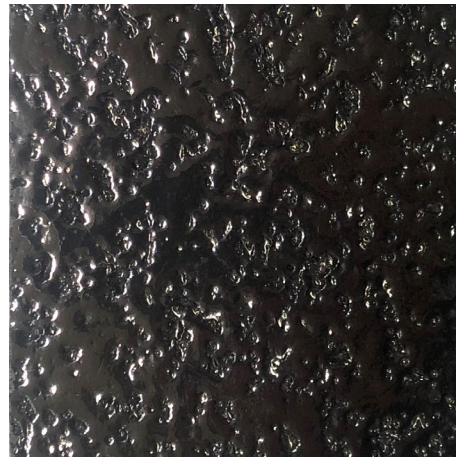

CH.841.005.B
brushed oak / matt

CH.177.005.B
brushed oak / matt

CH.853.005.B
brushed oak / matt

CH.892.005.B
brushed oak / matt

ENAMELED LAVA

Tint and texture variations may occur

White glossy (VE 19 CH)

Grey satin (VE 13 CH)

Black glossy (VE 15 CH)

Grey matt (MET 02 R)