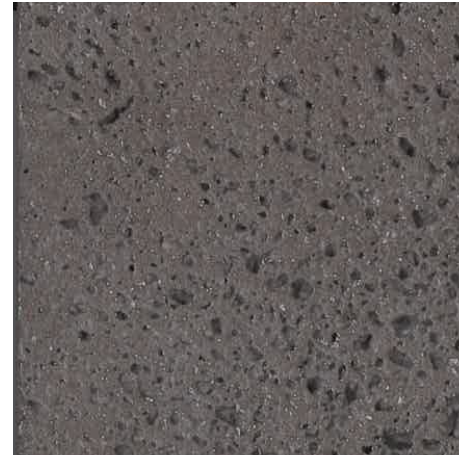

CH.841.005.B
brushed oak / matt

CH.177.005.B
brushed oak / matt

CH.853.005.B
brushed oak / matt

CH.892.005.B
brushed oak / matt

ENAMELED LAVA

Tint and texture variations may occur

White glossy (VE 19 CH)

Grey satin (VE 13 CH)