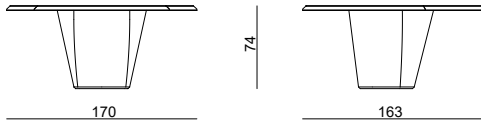

CLOVER

Table

Design / Yabu Pushelberg
Made in France

table 130

dimensions : 130 x 123 x h 74 cm

Materials	Finishes
oak	choice of tints
brushed oak	choice of tints
brushed smoked oak	CH.762.005.B

table 150

dimensions : 150 x 143 x h 74 cm

CLOVER

Table

Design / Yabu Pushelberg
Made in France

table 170
dimensions : 170 x 163 x h 74 cm

Materials	Finishes
oak	choice of tints
brushed oak	choice of tints
brushed smoked oak	CH.762.005.B

table 190
dimensions : 190 x 183 x h 74 cm