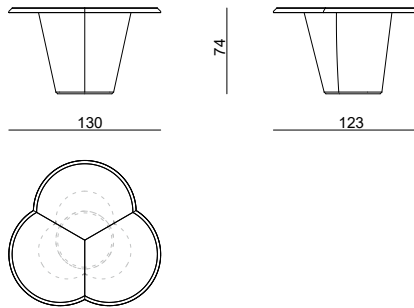

CLOVER

Table

Design / Yabu Pushelberg
Made in France

table 130

dimensions : 130 x 123 x h 74 cm

Materials	Finishes
oak	choice of tints
brushed oak	choice of tints
brushed smoked oak	CH.762.005.B

table 150

dimensions : 150 x 143 x h 74 cm

CLOVER

Table

Design / Yabu Pushelberg
Made in France

table 170
dimensions : 170 x 163 x h 74 cm

Materials	Finishes
oak	choice of tints
brushed oak	choice of tints
brushed smoked oak	CH.762.005.B

table 190
dimensions : 190 x 183 x h 74 cm