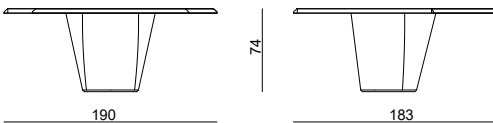

CLOVER

Table

Design / Yabu Pushelberg
Made in France

table 130

dimensions : 130 x 123 x h 74 cm

Materials	Finishes
oak	choice of tints
brushed oak	choice of tints
brushed smoked oak	CH.762.005.B

table 150

dimensions : 150 x 143 x h 74 cm

CLOVER

Table

Design / Yabu Pushelberg
Made in France

table 170
dimensions : 170 x 163 x h 74 cm

Materials	Finishes
oak	choice of tints
brushed oak	choice of tints
brushed smoked oak	CH.762.005.B

table 190
dimensions : 190 x 183 x h 74 cm