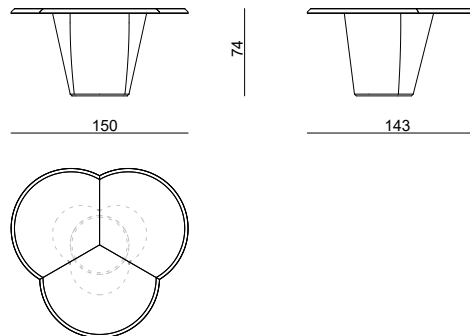

CLOVER

Table

Design / Yabu Pushelberg
Made in France

table 130

dimensions : 130 x 123 x h 74 cm

Materials	Finishes
oak	choice of tints
brushed oak	choice of tints
brushed smoked oak	CH.762.005.B

table 150

dimensions : 150 x 143 x h 74 cm

CLOVER

Table

Design / Yabu Pushelberg
Made in France

table 170
dimensions : 170 x 163 x h 74 cm

Materials	Finishes
oak	choice of tints
brushed oak	choice of tints
brushed smoked oak	CH.762.005.B

table 190
dimensions : 190 x 183 x h 74 cm