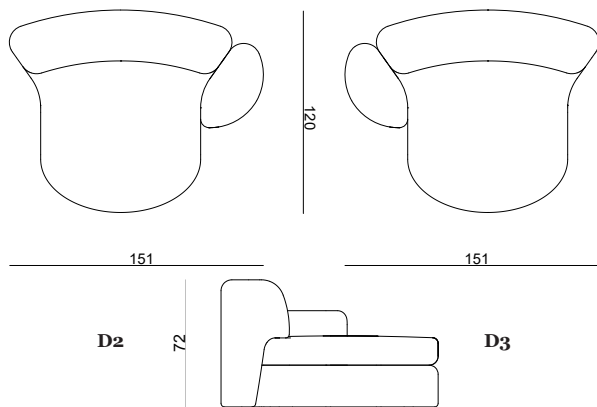

C1 armchair without armrest

dimensions : 132 x 95 x h72 / COM: 9 ml
seat height 41 cm / seat depth 65 cm

C1

Materials	Finishes
without fabric	(-)
fabric	Edson range
fabric	Yukon range
fabric	Kearny range
fabric	Kiana range

Non-contractual lead time of 10 weeks.

NED

Sofa and armchair
Design / Christophe Delcourt
Made in France

C2 - C3 armchair with left / right armrest

dimensions : 151 x 95 x h72 / COM: 9,5 ml
seat height 41 cm / seat depth 65 cm

Materials	Finishes
without fabric	(-)
fabric	Edson range
fabric	Yukon range
fabric	Kearny range
fabric	Kiana range

D1 lounge chair

dimensions : 132 x 120 x h72 / COM: 11 ml
seat height 41 cm / seat depth 90 cm

NED

Sofa and armchair
Design / Christophe Delcourt
Made in France

D2 -D3 lounge chair

dimensions : 151 x 120 x h72 / COM: 11,5 ml
seat height 41 cm / seat depth 90 cm

Materials	Finishes
without fabric	(-)
fabric	Edson range
fabric	Yukon range
fabric	Kearny range
fabric	Kiana range