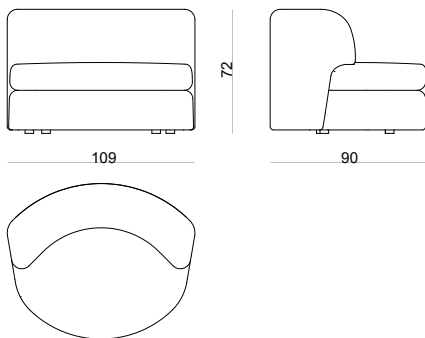

A3 sofa element

dimensions : 274 x 95 x h72 / COM: 17 ml
seat height 41 cm / seat depth 65 cm

A3

Materials	Finishes
without fabric	(-)
fabric	Edson range
fabric	Yukon range
fabric	Kearny range
fabric	Kiana range

NED

Sofa and armchair
Design / Christophe Delcourt
Made in France

B1 easy chair

dimensions : 109 x 90 x h72 / COM: 8 ml
seat height 41 cm / seat depth 65 cm

B1

Materials	Finishes
without fabric	(-)
fabric	Edson range
fabric	Yukon range
fabric	Kearny range
fabric	Kiana range

C1 armchair without armrest

dimensions : 132 x 95 x h72 / COM: 9 ml
seat height 41 cm / seat depth 65 cm

C1

Materials	Finishes
without fabric	(-)
fabric	Edson range
fabric	Yukon range
fabric	Kearny range
fabric	Kiana range

Materials	Finishes
without fabric	(-)
fabric	Edson range
fabric	Yukon range
fabric	Kearny range
fabric	Kiana range

D1 lounge chair

dimensions : 132 x 120 x h72 / COM: 11 ml
seat height 41 cm / seat depth 90 cm