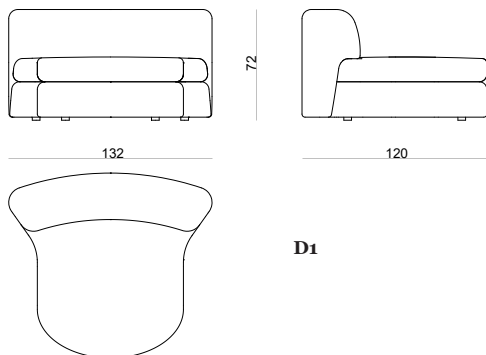

NED

Sofa and armchair
Design / Christophe Delcourt
Made in France

B1 easy chair

dimensions : 109 x 90 x h72 / COM: 8 ml
seat height 41 cm / seat depth 65 cm

B1

Materials	Finishes
without fabric	(-)
fabric	Edson range
fabric	Yukon range
fabric	Kearny range
fabric	Kiana range

C1 armchair without armrest

dimensions : 132 x 95 x h72 / COM: 9 ml
seat height 41 cm / seat depth 65 cm

C1

Materials	Finishes
without fabric	(-)
fabric	Edson range
fabric	Yukon range
fabric	Kearny range
fabric	Kiana range

Non-contractual lead time of 10 weeks.

NED

Sofa and armchair
Design / Christophe Delcourt
Made in France

C2 - C3 armchair with left / right armrest

dimensions : 151 x 95 x h72 / COM: 9,5 ml
seat height 41 cm / seat depth 65 cm

Materials	Finishes
without fabric	(-)
fabric	Edson range
fabric	Yukon range
fabric	Kearny range
fabric	Kiana range

D1 lounge chair

dimensions : 132 x 120 x h72 / COM: 11 ml
seat height 41 cm / seat depth 90 cm