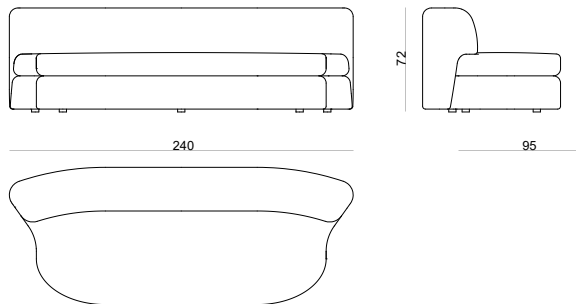

NED

Sofa and armchair
Design / Christophe Delcourt
Made in France

A1 sofa element

dimensions : 240 x 95 x h72 / COM: 15,5 ml
seat height 41 cm / seat depth 65 cm

A1

Materials	Finishes
without fabric	(-)
fabric	Edson range
fabric	Yukon range
fabric	Kearny range
fabric	Kiana range

A3 sofa element

dimensions : 274 x 95 x h72 / COM: 17 ml
seat height 41 cm / seat depth 65 cm

A3

Materials	Finishes
without fabric	(-)
fabric	Edson range
fabric	Yukon range
fabric	Kearny range
fabric	Kiana range

NED

Sofa and armchair
Design / Christophe Delcourt
Made in France

B1 easy chair

dimensions : 109 x 90 x h72 / COM: 8 ml
seat height 41 cm / seat depth 65 cm

B1

Materials	Finishes
without fabric	(-)
fabric	Edson range
fabric	Yukon range
fabric	Kearny range
fabric	Kiana range

Materials	Finishes
without fabric	(-)
fabric	Edson range
fabric	Yukon range
fabric	Kearny range
fabric	Kiana range

D1 lounge chair

dimensions : 132 x 120 x h72 / COM: 11 ml
seat height 41 cm / seat depth 90 cm