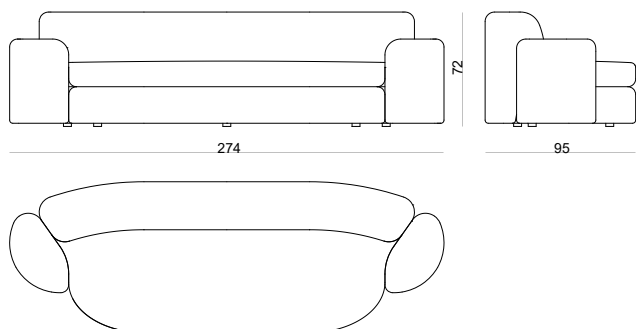

NED

Sofa and armchair
Design / Christophe Delcourt
Made in France

A1 sofa element

dimensions : 240 x 95 x h72 / COM: 15,5 ml
seat height 41 cm / seat depth 65 cm

A1

Materials	Finishes
without fabric	(-)
fabric	Edson range
fabric	Yukon range
fabric	Kearny range
fabric	Kiana range

A3 sofa element

dimensions : 274 x 95 x h72 / COM: 17 ml
seat height 41 cm / seat depth 65 cm

A3

Materials	Finishes
without fabric	(-)
fabric	Edson range
fabric	Yukon range
fabric	Kearny range
fabric	Kiana range

NED

Sofa and armchair
Design / Christophe Delcourt
Made in France

B1 easy chair

dimensions : 109 x 90 x h72 / COM: 8 ml
seat height 41 cm / seat depth 65 cm

B1

Materials	Finishes
without fabric	(-)
fabric	Edson range
fabric	Yukon range
fabric	Kearny range
fabric	Kiana range

Materials	Finishes
without fabric	(-)
fabric	Edson range
fabric	Yukon range
fabric	Kearny range
fabric	Kiana range

D1 lounge chair

dimensions : 132 x 120 x h72 / COM: 11 ml
seat height 41 cm / seat depth 90 cm