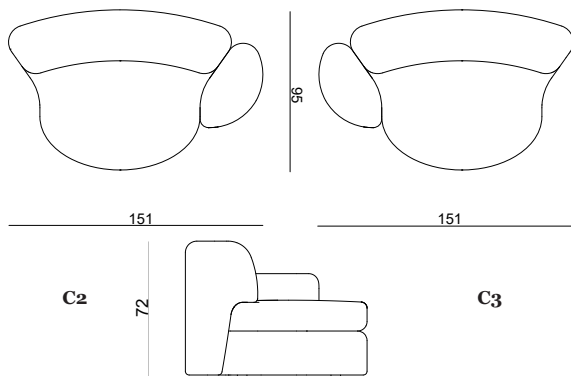

NED

Sofa and armchair
Design / Christophe Delcourt
Made in France

B1 easy chair

dimensions : 109 x 90 x h72 / COM: 8 ml
seat height 41 cm / seat depth 65 cm

B1

Materials	Finishes
without fabric	(-)
fabric	Edson range
fabric	Yukon range
fabric	Kearny range
fabric	Kiana range

C1 armchair without armrest

dimensions : 132 x 95 x h72 / COM: 9 ml
seat height 41 cm / seat depth 65 cm

C1

Materials	Finishes
without fabric	(-)
fabric	Edson range
fabric	Yukon range
fabric	Kearny range
fabric	Kiana range

Non-contractual lead time of 10 weeks.

NED

Sofa and armchair
Design / Christophe Delcourt
Made in France

C2 - C3 armchair with left / right armrest

dimensions : 151 x 95 x h72 / COM: 9,5 ml
seat height 41 cm / seat depth 65 cm

Materials	Finishes
without fabric	(-)
fabric	Edson range
fabric	Yukon range
fabric	Kearny range
fabric	Kiana range

D1 lounge chair

dimensions : 132 x 120 x h72 / COM: 11 ml
seat height 41 cm / seat depth 90 cm