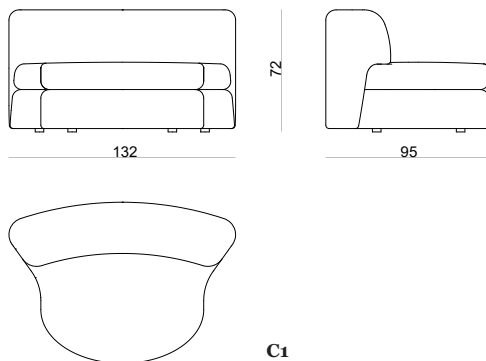

A3 sofa element

dimensions : 274 x 95 x h72 / COM: 17 ml
seat height 41 cm / seat depth 65 cm

A3

Materials	Finishes
without fabric	(-)
fabric	Edson range
fabric	Yukon range
fabric	Kearny range
fabric	Kiana range

NED

Sofa and armchair
Design / Christophe Delcourt
Made in France

B1 easy chair

dimensions : 109 x 90 x h72 / COM: 8 ml
seat height 41 cm / seat depth 65 cm

B1

Materials	Finishes
without fabric	(-)
fabric	Edson range
fabric	Yukon range
fabric	Kearny range
fabric	Kiana range

C1 armchair without armrest

dimensions : 132 x 95 x h72 / COM: 9 ml
seat height 41 cm / seat depth 65 cm

C1

Materials	Finishes
without fabric	(-)
fabric	Edson range
fabric	Yukon range
fabric	Kearny range
fabric	Kiana range

Non-contractual lead time of 10 weeks.

NED

Sofa and armchair
Design / Christophe Delcourt
Made in France

C2 - C3 armchair with left / right armrest

dimensions : 151 x 95 x h72 / COM: 9,5 ml
seat height 41 cm / seat depth 65 cm