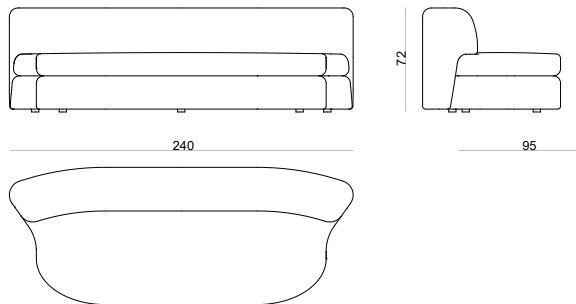

NED

Sofa and armchair
Design / Christophe Delcourt
Made in France

A1 sofa element

dimensions : 240 x 95 x h72 / COM: 15,5 ml
seat height 41 cm / seat depth 65 cm

A1

Materials	Finishes
without fabric	(-)
fabric	Edson range
fabric	Yukon range
fabric	Kearny range
fabric	Kiana range

A3 sofa element

dimensions : 274 x 95 x h72 / COM: 17 ml
seat height 41 cm / seat depth 65 cm

A3

Materials	Finishes
without fabric	(-)
fabric	Edson range
fabric	Yukon range
fabric	Kearny range
fabric	Kiana range