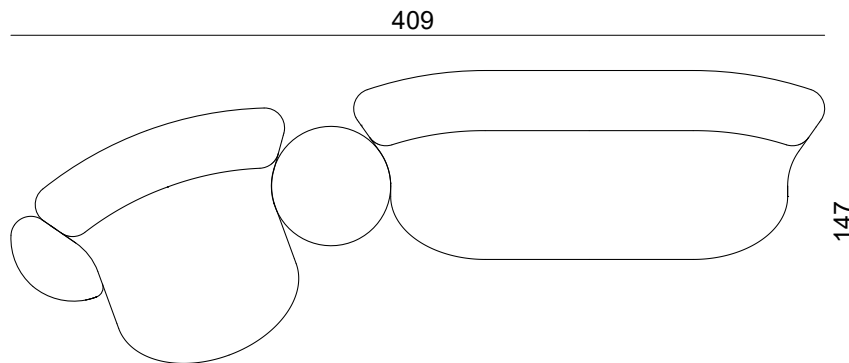

NED

Sofa and armchair
Design / Christophe Delcourt
Made in France

D2 -D3 lounge chair

dimensions : 151 x 120 x h72 / COM: 11,5 ml
seat height 41 cm / seat depth 90 cm

Materials	Finishes
without fabric	(-)
fabric	Edson range
fabric	Yukon range
fabric	Kearny range
fabric	Kiana range

NED

Examples
Design / Christophe Delcourt
Made in France

D3 lounge chair
MIL Low Table (p.79)
A1 sofa element

B1 easy chair
C1 armchair
MIL Low Table (p.79)
D1 lounge chair

B1 easy chair
A1 sofa element
B1 easy chair