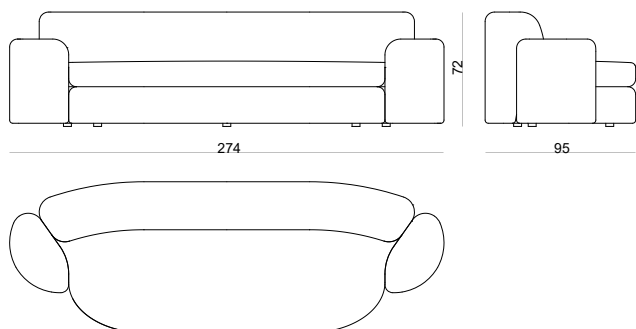

NED

Sofa and armchair
Design / Christophe Delcourt
Made in France

A1 sofa element

dimensions : 240 x 95 x h72 / COM: 15,5 ml
seat height 41 cm / seat depth 65 cm

A1

Materials	Finishes
without fabric	(-)
fabric	Edson range
fabric	Yukon range
fabric	Kearny range
fabric	Kiana range

A3 sofa element

dimensions : 274 x 95 x h72 / COM: 17 ml
seat height 41 cm / seat depth 65 cm

A3

Materials	Finishes
without fabric	(-)
fabric	Edson range
fabric	Yukon range
fabric	Kearny range
fabric	Kiana range