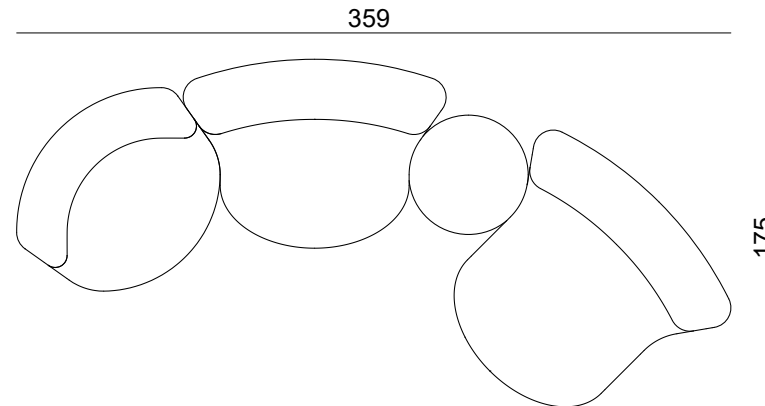

Materials	Finishes
without fabric	(-)
fabric	Edson range
fabric	Yukon range
fabric	Kearny range
fabric	Kiana range

D1 lounge chair

dimensions : 132 x 120 x h72 / COM: 11 ml
seat height 41 cm / seat depth 90 cm

NED

Sofa and armchair
Design / Christophe Delcourt
Made in France

D2 -D3 lounge chair

dimensions : 151 x 120 x h72 / COM: 11,5 ml
seat height 41 cm / seat depth 90 cm

Materials	Finishes
without fabric	(-)
fabric	Edson range
fabric	Yukon range
fabric	Kearny range
fabric	Kiana range

NED

Examples
Design / Christophe Delcourt
Made in France

D3 lounge chair
MIL Low Table (p.79)
A1 sofa element

B1 easy chair
C1 armchair
MIL Low Table (p.79)
D1 lounge chair

B1 easy chair
A1 sofa element
B1 easy chair