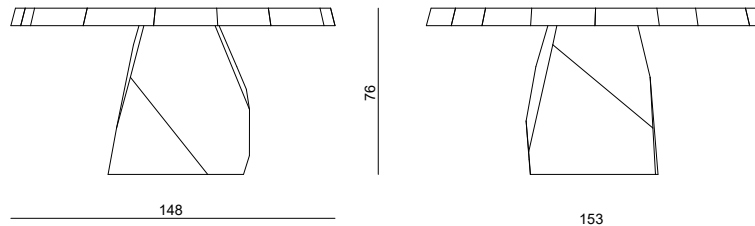

TERRA

Table

Design / Luca Erba
Made in Italy

dimensions : 148 x 153 x h 76 cm

Materials

mixed clay (limited edition of 12 units numbered)

only available in the material selection above

Finishes