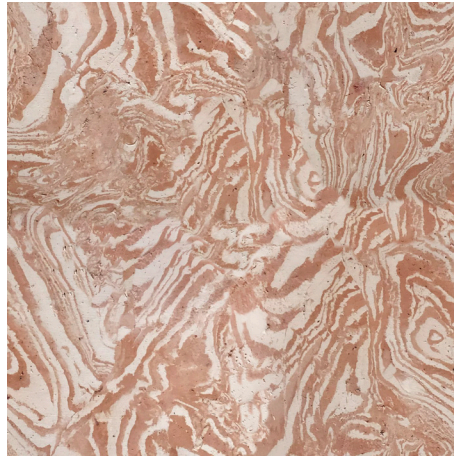

TERRA

Table

Design / Luca Erba
Made in Italy

dimensions : 148 x 153 x h 76 cm

Materials

mixed clay (limited edition of 12 units numbered)

only available in the material selection above

Finishes

CLAY

Tint and texture variations may occur

Variegato Lombardo