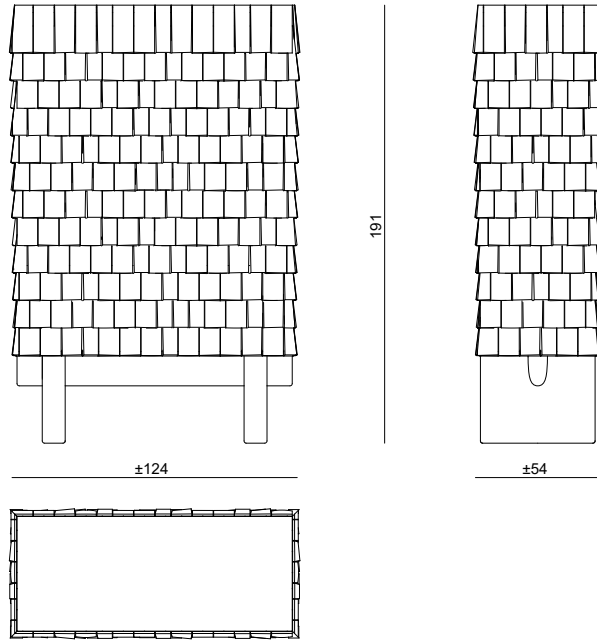

B-INITIAL

Sideboard

Design / Flavien Delbergue
Made in France

dimensions : ±124 x ±54 x h 191 cm

Materials

oak / brushed oak (limited edition of 12 units numbered)

only available in the wood selection above