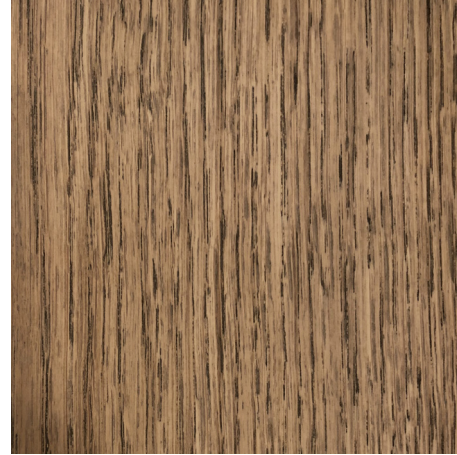

CH.563.005
smooth oak / matt